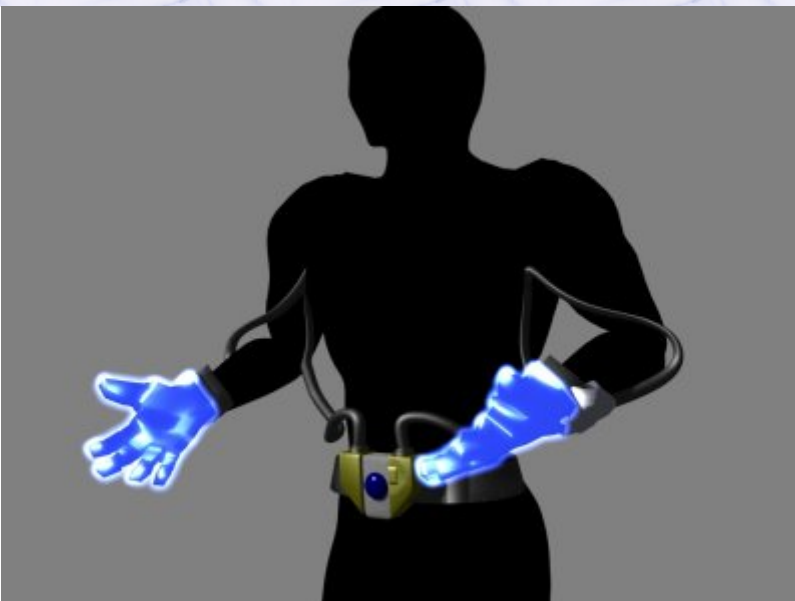

Name:

Power Gloves

Type: Galactech PH-5 Power Gloves

Scale: Character

Skill: Brawling: Power Gloves

Cost: 4,500

Availability: 3, X

Difficulty: Moderate

Damage: Str+2D

Description: The Galactech PH-5 Power Gloves system consists of a belt mounted power supply and regulation system hooked by cables to two gloves which when activated become sheathed in a power field of energy which can aid the user in tearing through most substances. Although they have obvious combat uses, they were originally designed to help in rescue situations where they can be used to tear through collapsed supports and doorways, as well as heavier shipboard bulkheads and blast doors. They have become common for shipboard incident teams across the galaxy, but are more recognisable from being used by brawlers and hired muscle, especially since as rescue equipment they are not detected by many automatic weapon sensor systems.