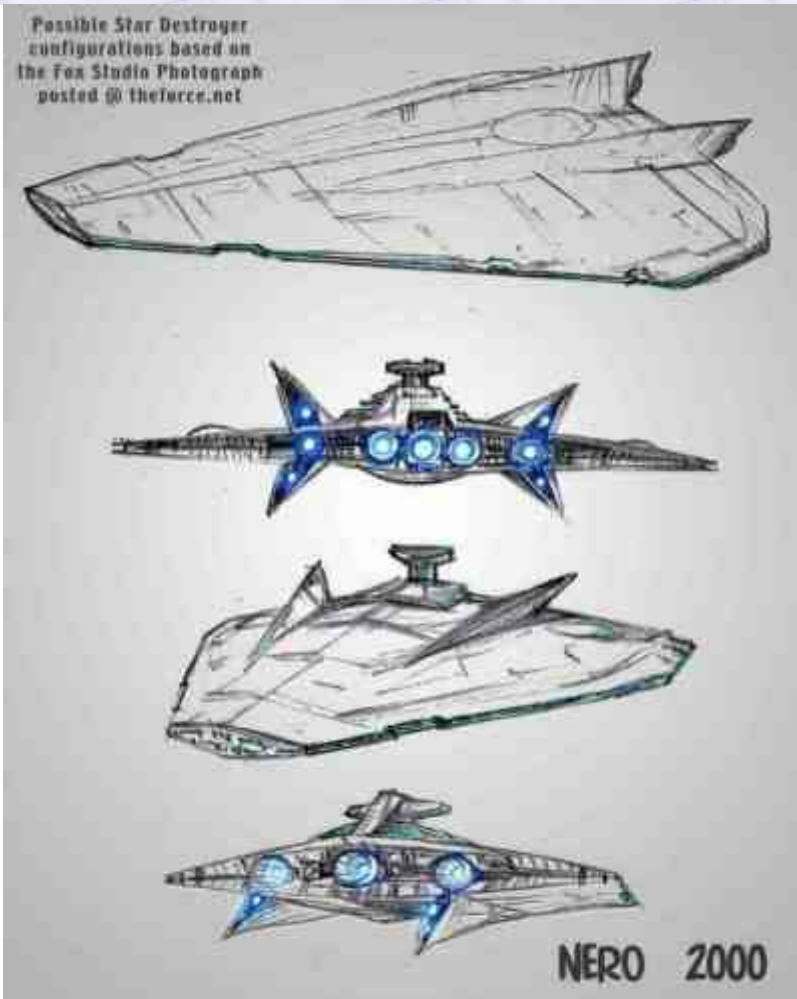

Name: Emperor Class Star Destroyer
 Type: Star Destroyer
 Scale: Capital
 Length: 1,600 Meters
 Skill: Capital Ship Piloting: Star Destroyer
 Crew: 35,315, gunners 380, skeleton 5000/
 +20
 Passengers/Troops: 10,000
 Crew Skill: Capital Ship Piloting 5D+1,
 Capital Ship Gunnery 4D+2, Capital Ship
 Shields 4D+1
 Consumables: 6 Years
 Cargo Capacity: 42,000 Tons
 Hyperdrive Multiplier: X1
 Hyperdrive Backup: X6
 Nav Computer: Yes
 Space: 7
 Maneuverability: 1D
 Hull: 7D
 Shields: 4D
 Sensors:
 Passive: 50/1D
 Scan: 100/3D
 Search: 200/4D
 Focus: 6/4D+2

Cloaking Device : No
 Fighters: 72
 Transports: 10

Weapons:

40 Medium Laser Cannon Turrets
 Scale: StarFighter
 Fire Arc: 15 Front/Left, 15 Front/Right, 10 Back
 Fire Control: 3D
 Space: 1-5/15/30
 Atmosphere Range: 100-500/1.5/3
 Damage: 5D
 80 TurboLaser Batteries
 Scale: Capital

Fire Arc: 30 Front/Left, 30 Front/Right, 20 Back

Fire Control: 4D

Space: 3-15/36/75

Atmosphere Range: 6-30/36/150km

Damage: 6D

80 Ion Cannons

Scale: Capital

Fire Arc: 30 Front/Left, 30/Front/Right, 10 Back

Space: 1-5/15/30

Atmosphere Range: 2-10/30/60km

Damage: 8D

Description: The Emperor Class Star Destroyer is the latest evolution of the Star Destroyer type of vessel, following design concepts started with the Victory Class, and continued through the Imperial and Imperator Classes. The Emperor Class is no longer than the Imperial Class of Star Destroyer, but is significantly wider allowing a larger number of weapons to be brought to bear on any target in front of it, this extra width also allows the vessel extra internal space which has been put to use in giving the ship a larger complement of troops and more space for equipment and cargo.