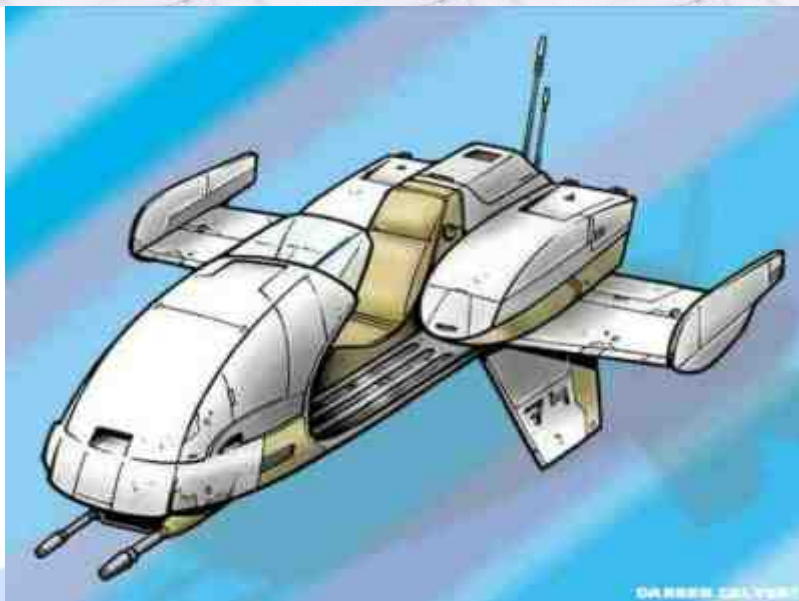

**Hi Flyer Speeder Bike**

Craft: Corusmotors Hi-Flyer Speeder Bike

Type: Speeder Bike

Scale: Speeder

Length: 2.5m

Skill: Repulsorlift operation: Speeder Bike

Crew: 1

Passengers: 0

Cargo Capacity: 5kg

Cover: 1/4

Altitude Range: Ground level-1km

Cost: 4,500 (used)

Maneuverability: 2D

Move: 140; 400kmh

Body Strength: 2D

Weapons:

Twin Light Blaster Cannons

Fire Arc: Front

Skill: Vehicle Blasters

Fire Control: 2D

Range: 3-50/100/200

Damage: 4D

Description: Although speeder bikes are very popular on the frontier worlds, their low altitude range makes them impractical for densely populated worlds like Coruscant or Kuat, where buildings can not only be accessed at the ground level but at landing ports many hundreds of meters from the ground. Repulsor lift vehicles such as aircabs provide transport for the majority of people, but for the young, and the young at heart Corusmotors introduced the Hi Flyer, a speeder bike type vehicle with the altitude range to join the aerial traffic lanes. Not as fast as a true speeder bike and far more expensive, the Hi Flyer unfortunately went out of production with the destruction of Coruscant.