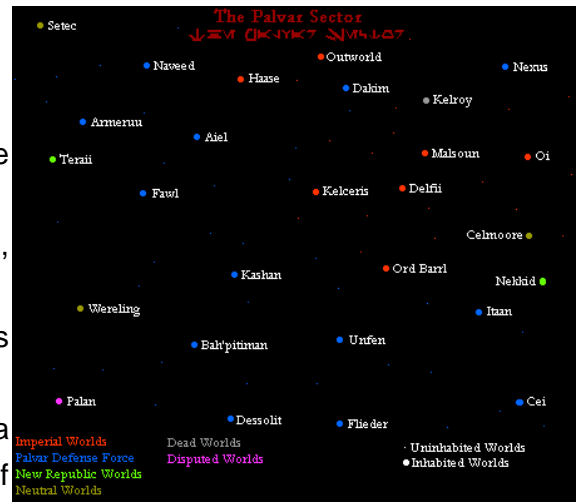

Haeli

Haeli is a small badly polluted chunk of rock just within the Palvar Sector. The planet is owned by Temere Robotics and is sued for heavy manufacturing of various droids, droid parts, and cybernetic equipment. The planet's landmass is 85% covered by megaloppolis style urban sprawl. The cityscape is like a tisted and horrific version of Nar Shadda. The building all reach up hudnrds of stories and mesh into a network of walkways, overhangs, and ramps. Ninety percent of the

buildings are industrial compelxes which release chemcials into the water or into the air. The skies are a dull shade of green and clouds always hang voerhead. Acid rain is the only kind of percipitation left.

Type: Mild terrestrial

Location: Mid Rim: Palvar Sector

Temperature: Mild

Atmosphere: Type II (Breath Mask Suggested)

Hydrosphere: Moderate

Gravity: Standard

Terrain: Urban

Length of Day: 25 standard hours

Length of Year: 329 local days

Sapient Species: Humans, various other species

Starport: Standard

Population: 9.3 million

Planet Function: Corporate Manufacturing

Government: Temere Robotics Corporation

Tech Level: Space

Major Exports: Technology

Major Imports: Parts, Labourers, Foodstuff