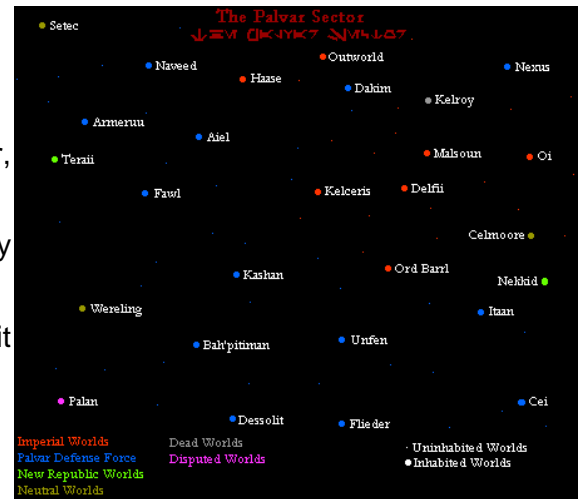

The planet itself consists of a supercontinent which is showing signs of breaking up into ten smaller continents over the next hundred million years or so. The Collective is located on the eastern most edge of the continent, only fifty kilometers from Unfen's freshwater super ocean.

Type: Terrestrial

Location: Mid Rim: Palvar Sector

Temperature: Temperate

Atmosphere: Type I

Hydrosphere: Moist

Gravity: Standard

Terrain: Forests, mountains, plains

Length of Day: 25.7 standard hours

Length of Year: 367 local days

Sapient Species: Humans, Itaanu

Starport: Standard

Population: 4,620,600 (estimated)

Planet Function: Farming world

Government: Provisional Council

Tech Level: Space

Major Exports: Food