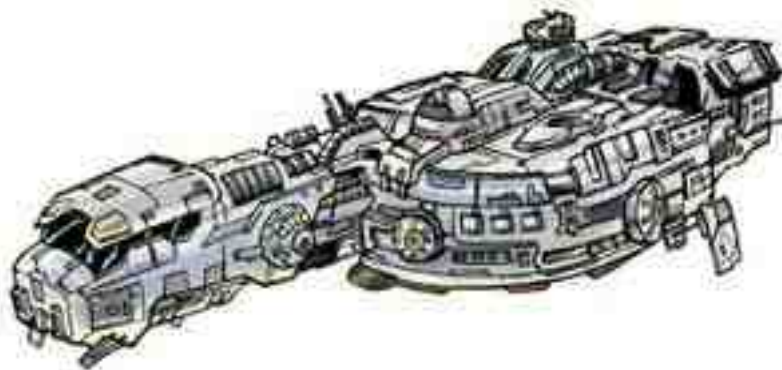

## Starships D6 / Taunix Arwed class Spa

Name: Arwed Freighter  
Type: Taunix Arwed class Space Freighter  
Scale: Starfighter  
Length: 25  
Skill: Space Transports - Arwed Freighter  
Crew: 1  
Crew Skill: varies  
Passengers: 1  
Consumables: 2 Months  
Cost: 20,000  
Cargo Capacity: 100 Tonnes  
Hyperdrive Multiplier: X3  
Hyperdrive Backup: X20  
Nav Computer: Yes  
Space: 3  
Atmosphere: 260;750kmh  
Maneuverability: 1D  
Hull: 3D  
Shields:  
Sensors:  
    Passive: 15/0D  
    Scan: 25/1D  
    Search: 45/2D  
    Focus: 2/2D+2  
Weapons:

Description: The Arwed freighter is of a similar age to the YT1300 series of ships, and has now been discontinued from production. Where the YT1300 was an easily modified ship, that could end up as a really souped up vessel, the Arwed was cheap. That was the ships only selling point, not speed, not looks, but price, and as such it sold in the thousands. These are often found used, and will common compete on price with landspeeders rather than other starships.