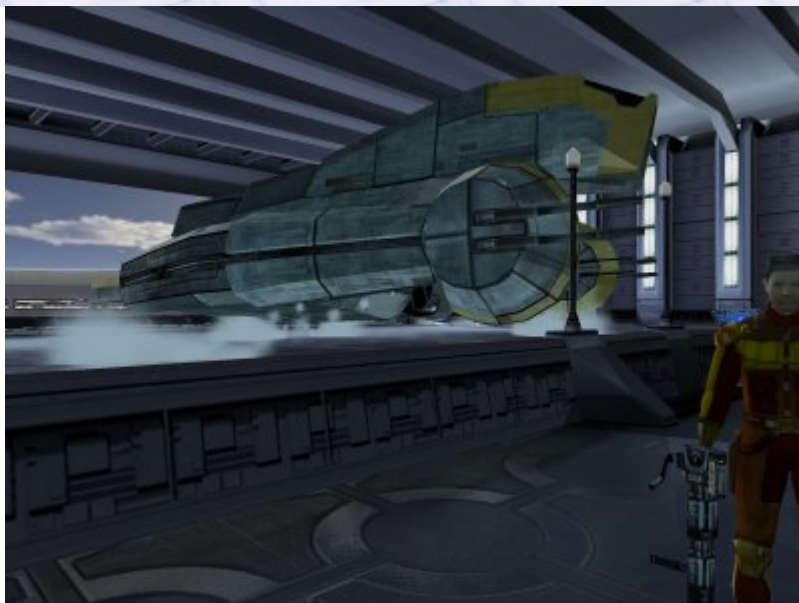

2x Double Heavy Laser Cannons

Scale: StarFighter

Fire Arc: Front

Fire Control: 1D

Space: 1-2/8/20

Atmosphere Range: 100-200/800/2km

Damage: 4D+1

Description: This transport vessel was a custom design built for the Sith who had risen under the rule of Darth Revan and Malak, the fallen Jedi. Armed heavily these transports were trusted with carrying important supplies for the Sith war effort, such as Kolto. Some of these ships were converted into troop transporters, but mainly they served as personal transports of the various Sith Masters or as simple cargo vessels, providing a higher speed and better protected vessel than the standard Czerka transport vessels used by the Sith.