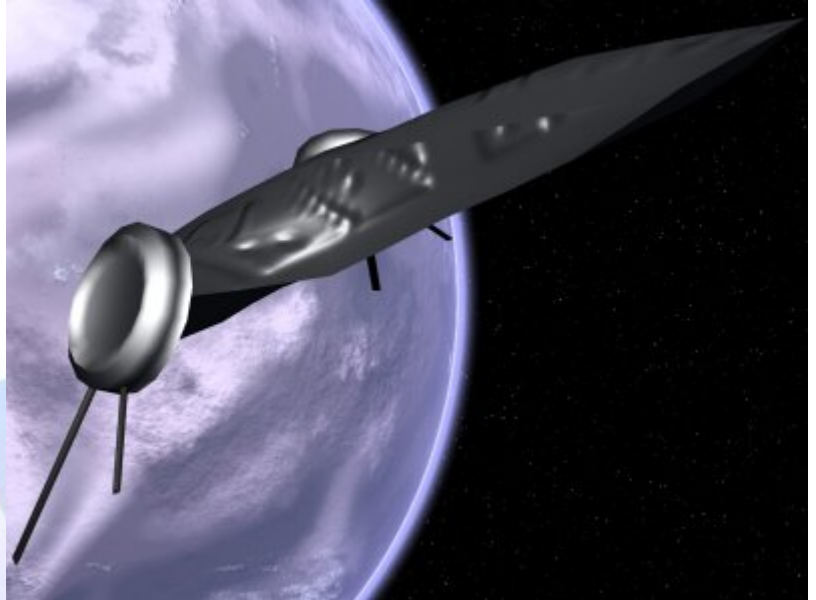

## Starships D6 / Jenani Systems DT-150

Name: Ruasonid Explorer

Type: Jenani Systems DT-150 Ruasonid Explorer

Scale: Starfighter

Length: 38m

Skill: Space Transports - Ruasonid

Crew: 2; skeleton 1/+5

Crew Skill: varies

Focus: 2/4D

Weapons:

Laser Cannons

Fire Arc: Front

Skill: Starship Gunnery

Fire Control: 2D

Space Range: 1-3/12/25

Atmosphere Range: 100-300/1.2/2.5km

Damage: 5D

Description: The Ruasonid Explorer is a vessel dating from the time of the Old Republic, and although commonly used to explore new systems and map out hyperspace routes in this exciting time of

expansion, it also served as a military scout vessel, a courier vessel and a light transport. Very fast for its time, it has an excellent hyperdrive for a ship of this age as well, although when compared to newer ships it is under armed, and poorly shielded, it is still an excellent vessel especially because of the streamlined and beautifully crafted exterior and interior design which makes this vessel highly desired by those who crave style above pure power and combat ability.