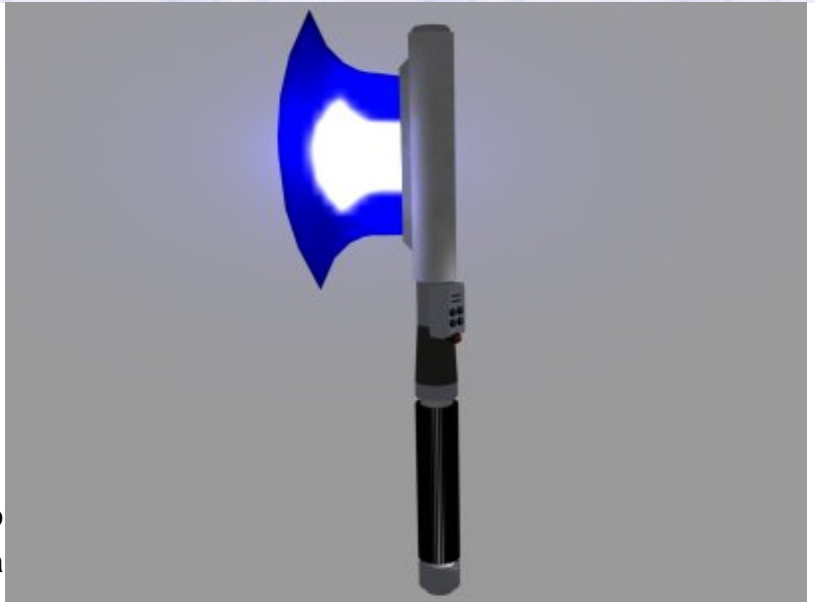

Name:

Light Axe

Type: Melee Weapon

Scale: Character

Skill: Lightsaber; Light Axe \*

Cost: Unavailable for sale

Availability: 4, X

Difficulty: Moderate

Damage: 6D

\*: A Light Axe although allowing the user to hit harder, is also more cumbersome than a Lightsaber and effectively reduces the users skill by 1D.

Description: Of all of the Jedi weapons created over the centuries, the Light Axe is one of the few created purely for maximising damage. Few Jedi have bothered to learn this weapon, as they see it as brutal and primitive, but the ease of which it can be built, and the large amount of damage it does, has made it popular with those who have rejected the Jedi way and are possibly less skilled. The power with which the blade of a Light Axe can carve through anything in its way has made the weapon feared by non-Jedi, but Jedi themselves knowing that the weapon is clumsy compared to their Lightsabers find little to fear when facing a Light Axe.