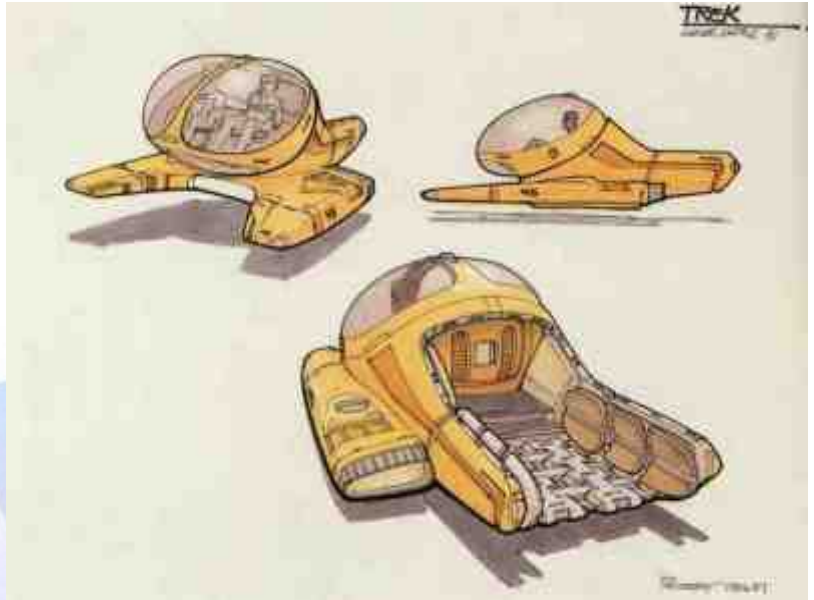

Vehicles D6 / Loronar Corporation Outreach

Outreach Speeder Truck

Craft: Loronar Corporation Outreach Land

Speeder Truck

Type: Land Speeder

Scale: Speeder

Length: 4.7m

Skill: Repulsorlift operation: Land Speeder

Crew: 1

Passengers: 1

Cargo Capacity: 1 ton

Cover: Full

Altitude Range: Ground level-8m

Cost: 17,500 (new); 4,300 (used)

Maneuverability: 1D

Move: 80; 220kmh

Body Strength: 3D+2

Weapons:

Description: The Outreach is a common speeder truck, used for carrying small amounts of cargo too small to require a full cargo skiff. The cockpit offers a good field of vision, and is enclosed to protect the driver from the weather, and the cargo area although open to the environment is large, and can carry a few passengers instead of cargo. However complaints have been made that the suspension field is a little soft, and the speeder often feels out of control because of this. And although this protects the cargo from damage during a rough ride, and lends itself to a comfortable ride, most owners harden this somewhat to give the speeder a crisper control. The Outreach is common on farms and plantations on backwater worlds where mass transportation is less common.