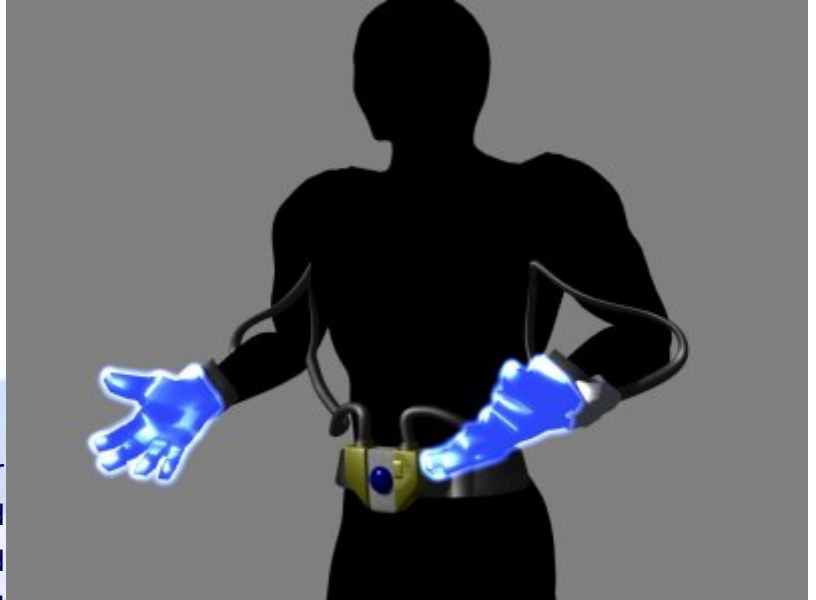

Weapons D6 / Galactech PH-5 Power

Name: Power Gloves

Type: Galactech PH-5 Power Gloves

Scale: Character

Skill: Brawling: Power Gloves

Cost: 4,500

Availability: 3, X

Difficulty: Moderate

Damage: Str+2D

Description: The Galactech PH-5 Power Gloves system consists of a belt mounted power supply and regulation system hooked by cables to two gloves which when activated

become sheathed in a power field of energy which can aid the user in tearing through most substances. Although they have obvious combat uses, they were originally designed to help in rescue situations where they can be used to tear through collapsed supports and doorways, as well as heavier shipboard bulkheads and blast doors. They have become common for shipboard incident teams across the galaxy, but are more recognisable from being used by brawlers and hired muscle, especially since as rescue equipment they are not detected by many automatic weapon sensor systems.