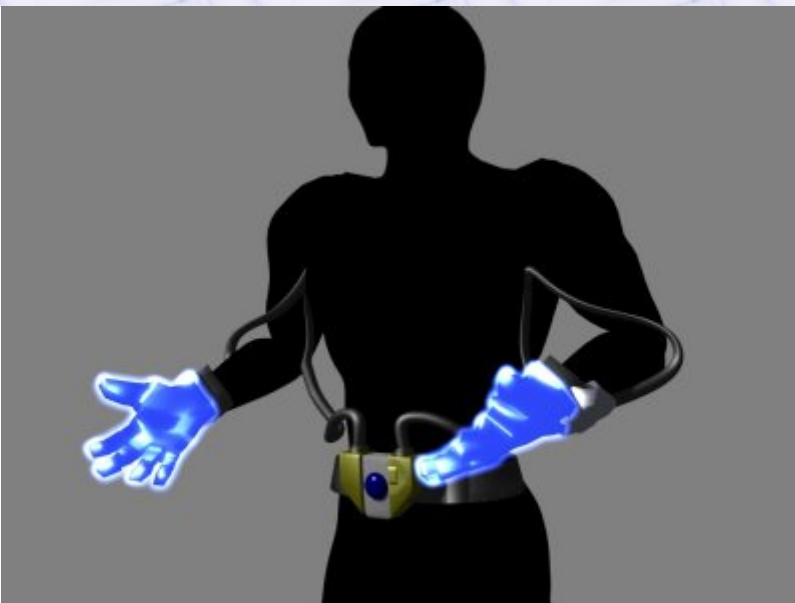

Name:

Power Gloves

Type: Galactech PH-5 Power Gloves

Scale: Character

Skill: Brawling: Power Gloves

Cost: 4,500

Availability: 3, X

Difficulty: Moderate

Damage: Str+2D

Description: The Galactech PH-5 Power Gloves system consists of a belt mounted power supply and regulation system hooked

by cables to two gloves which when activated become sheathed in a power field of energy which can aid the user in tearing through most substances. Although they have obvious combat uses, they were originally designed to help in rescue situations where they can be used to tear through collapsed supports and doorways, as well as heavier shipboard bulkheads and blast doors. They have become common for shipboard incident teams across the galaxy, but are more recognisable from being used by brawlers and hired muscle, especially since as rescue equipment they are not detected by many automatic weapon sensor systems.