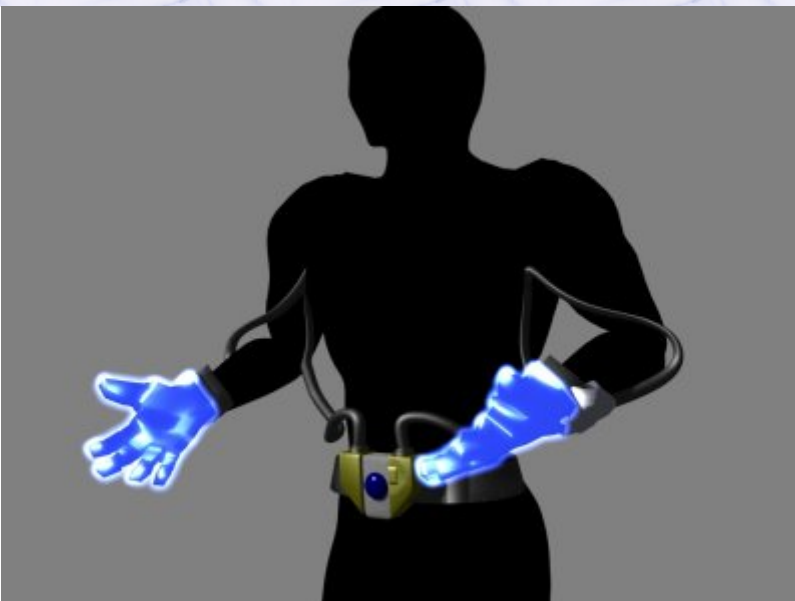

Name:

Power Gloves

Type: Galactech PH-5 Power Gloves

Scale: Character

Skill: Brawling: Power Gloves

Cost: 4,500

Availability: 3, X

Difficulty: Moderate

Damage: Str+2D

Description: The Galactech PH-5 Power Gloves system consists of a belt mounted power supply and regulation system hooked

by cables to two gloves which when activated become sheathed in a power field of energy which can aid the user in tearing through most substances. Although they have obvious combat uses, they were originally designed to help in rescue situations where they can be used to tear through collapsed supports and doorways, as well as heavier shipboard bulkheads and blast doors. They have become common for shipboard incident teams across the galaxy, but are more recognisable from being used by brawlers and hired muscle, especially since as rescue equipment they are not detected by many automatic weapon sensor systems.