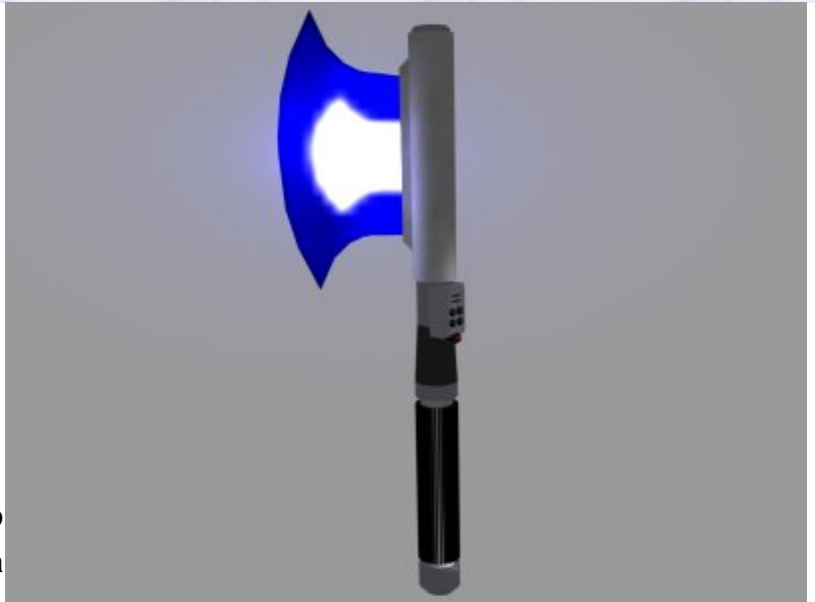

Name:

Light Axe

Type: Melee Weapon

Scale: Character

Skill: Lightsaber; Light Axe *

Cost: Unavailable for sale

Availability: 4, X

Difficulty: Moderate

Damage: 6D

*: A Light Axe although allowing the user to hit harder, is also more cumbersome than a Lightsaber and effectively reduces the users skill by 1D.

Description: Of all of the Jedi weapons created over the centuries, the Light Axe is one of the few created purely for maximising damage. Few Jedi have bothered to learn this weapon, as they see it as brutal and primitive, but the ease of which it can be built, and the large amount of damage it does, has made it popular with those who have rejected the Jedi way and are possibly less skilled. The power with which the blade of a Light Axe can carve through anything in its way has made the weapon feared by non-Jedi, but Jedi themselves knowing that the weapon is clumsy compared to their Lightsabers find little to fear when facing a Light Axe.