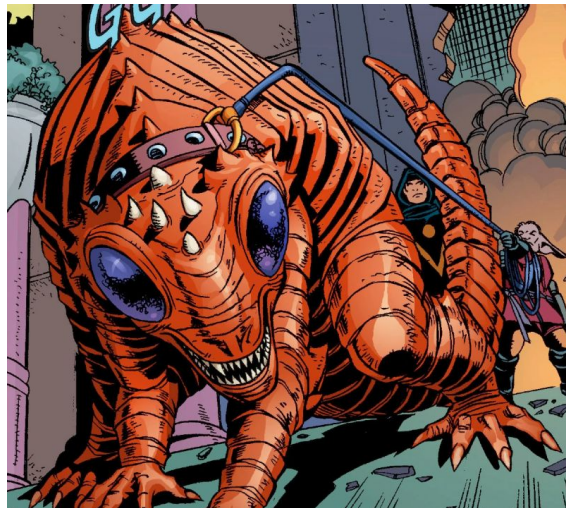

## Creatures D6 / Akk Dog (Scaly Dog)

Name: Akk Dog  
Designation: Non-sentient  
Classification: Dog  
Skin color: Red  
Eye color: Blue  
Distinctions: Scaly skin, Sharp teeth  
Point of origin: Anoat

Dexterity: 3D+1  
Perception: 3D  
Strength: 2D

Move: 11

Orneriness: 1D+2

**Description:** Akk dogs were a type of dog native to Anoat, a planet in the Anoat sector. They were quadrupedal, with red, scaly skin, four horns, a pair of blue eyes, and rows of pointed teeth. At the time of the Iron Blockade, akk dogs freely roamed the streets of Anoat. When obtained young, akk dogs actually made good companions and guardians.