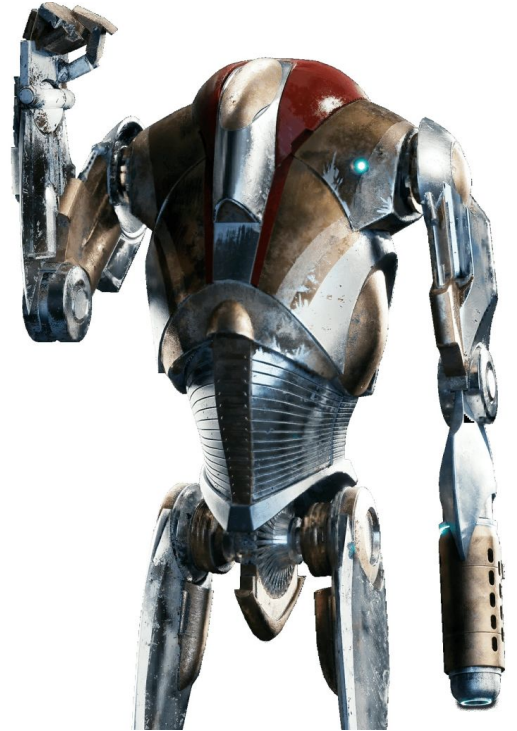

Characters D6 / Beetu Deetu (Bedlam

Name: Beetu Deetu
Date destroyed: 9 BBY, Koboh
Manufacturer: Baktoid Combat Automata
Product line: B-series battle droid
Model: B2-HA super battle droid
Class: Battle droid
Height: 1.93 meters
Gender: Masculine programming
Armament: Wrist blaster (right arm), Integrated rocket launcher (left arm)
Affiliation: Bedlam Raiders

Dexterity: 4D
Blaster 8D, Brawling Parry 5D, Dodge 6D
Knowledge: 1D+2
Mechanical: 1D
Perception: 4D
Search 5D
Strength: 3D
Brawling 5D
Technical: 1D

Equipped with:

Humanoid Body (two arms, two legs, head)
Two visual and two auditory sensors - human range
Limited Intelligence Brain
1 x Twin Heavy Blasters (Range 5-50/120/300, Damage 6D)
1 x Cannon Arm, (can fire Warhead (6D Damage), or Homing Torpedo (+1 fire control, 5D Damage), Range 10-100/240/600, Speeder Scale)
Armoured Skin (+2D)

Move: 10
Size: 1.93 meters tall
Cost: 12,000 (used)

Force Sensitive: N

Force Points: 1

Dark Side Points: 1

Character Points: 2

Description: Beetu Deetu was a B2-HA super battle droid who was modified by several Bedlam Raiders. The droid's processes were overclocked which resulted in the droid's attacks being faster and more aggressive. Beetu Deetu was sent after the Jedi Knight Cal Kestis in 9 BBY after Kestis escaped the Raiders' base, the sunken core ship Primacy, and a HMP droid gunship deployed a pod with Beetu Deetu to ambush Kestis, though the Jedi defeated the battle droid.