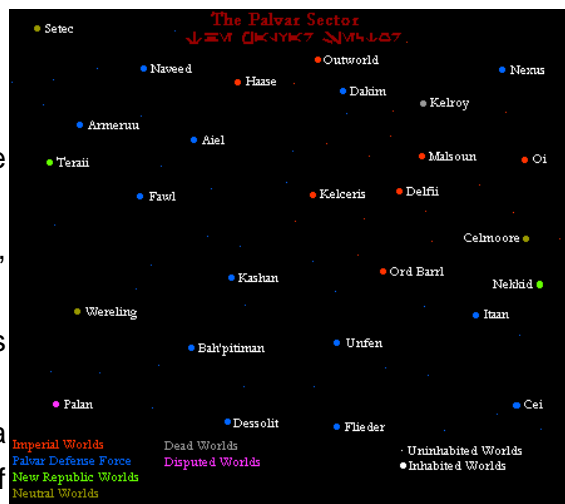

Planets D6 / Haeli

Haeli

Haeli is a small badly polluted chunk of rock just within the Palvar Sector. The planet is owned by Temere Robotics and is sued for heavy manufacturing of various droids, droid parts, and cybernetic equipment. The planet's landmass is 85% covered by megalopolis style urban sprawl. The cityscape is like a tisted and horrific version of Nar Shadda. The building all reach up hudnrreds of stories and mesh into a network of walkways, overhangs, and ramps. Ninety percent of the

buildings are industrial compelxes which release chemcials into the water or into the air. The skies are a dull shade of green and clouds always hang voerhead. Acid rain is the only kind of percipitation left.

Type: Mild terrestrial

Location: Mid Rim: Palvar Sector

Temperature: Mild

Atmosphere: Type II (Breath Mask Suggested)

Hydrosphere: Moderate

Gravity: Standard

Terrain: Urban

Length of Day: 25 standard hours

Length of Year: 329 local days

Sapient Species: Humans, various other species

Starport: Standard

Population: 9.3 million

Planet Function: Corporate Manufacturing

Government: Temere Robotics Corporation

Tech Level: Space

Major Exports: Technology

Major Imports: Parts, Labourers, Foodstuff