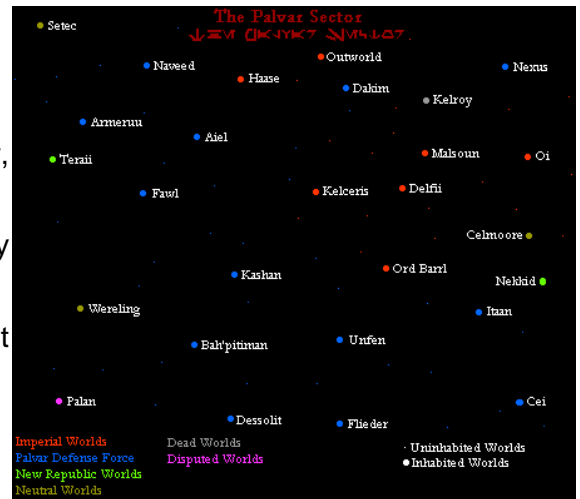

The planet itself consists of a supercontinent which is showing signs of breaking up into ten smaller continents over the next hundred million years or so. The Collective is located on the eastern most edge of the continent, only fifty kilometers from Unfen's freshwater super ocean.

Type: Terrestrial

Location: Mid Rim: Palvar Sector

Temperature: Temperate

Atmosphere: Type I

Hydrosphere: Moist

Gravity: Standard

Terrain: Forests, mountains, plains

Length of Day: 25.7 standard hours

Length of Year: 367 local days

Sapient Species: Humans, Itaanu

Starport: Standard

Population: 4,620,600 (estimated)

Planet Function: Farming world

Government: Provisional Council

Tech Level: Space

Major Exports: Food