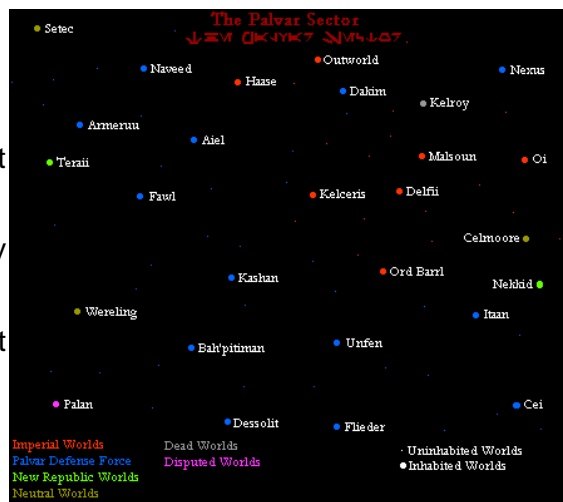

The planet itself consists of a supercontinent which is showing signs of breaking up into ten smaller continents over the next hundred million years or so. The Collective is located on the eastern most edge of the continent, only fifty kilometers from Unfen's freshwater super ocean.

On the far side of the super continent is an extremely dense forest which spans thousands upon thousands of square kilometers, separated from the east by a long range of jagged mountains. The Palvar Defense Force has secretly placed a small military outpost in the center of this forest which consists of no more than a single room listening post with a shuttle landing pad on the roof. Surrounding the outpost is a tall electrified razor wire fence to prevent the large predators such as the yeto which could easily tear a man limb-from-limb.

Type: Terrestrial

Location: Mid Rim: Palvar Sector

Temperature: Temperate

Atmosphere: Type I

Hydrosphere: Moist

Gravity: Standard

Terrain: Forests, mountains, plains

Length of Day: 25.7 standard hours

Length of Year: 367 local days

Sapient Species: Humans, Itaanu

Starport: Standard

Population: 4,620,600 (estimated)

Planet Function: Farming world

Government: Provisional Council

Tech Level: Space

Major Exports: Food