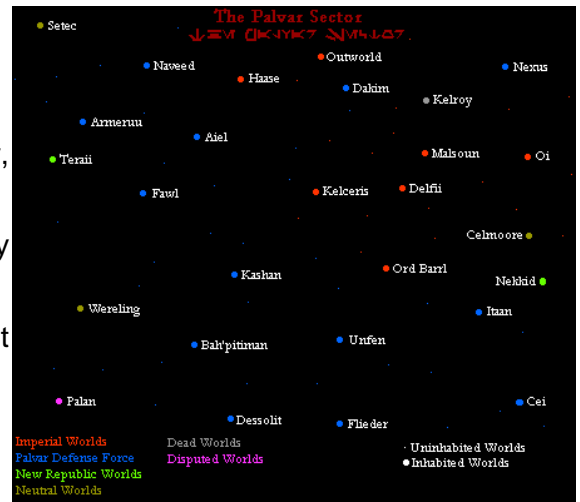

The planet itself consists of a supercontinent which is showing signs of breaking up into ten smaller continents over the next hundred million years or so. The Collective is located on the eastern most edge of the continent, only fifty kilometers from Unfen's freshwater super ocean.

Type: Terrestrial

Location: Mid Rim: Palvar Sector

Temperature: Temperate

Atmosphere: Type I

Hydrosphere: Moist

Gravity: Standard

Terrain: Forests, mountains, plains

Length of Day: 25.7 standard hours

Length of Year: 367 local days

Sapient Species: Humans, Itaanu

Starport: Standard

Population: 4,620,600 (estimated)

Planet Function: Farming world

Government: Provisional Council

Tech Level: Space

Major Exports: Food