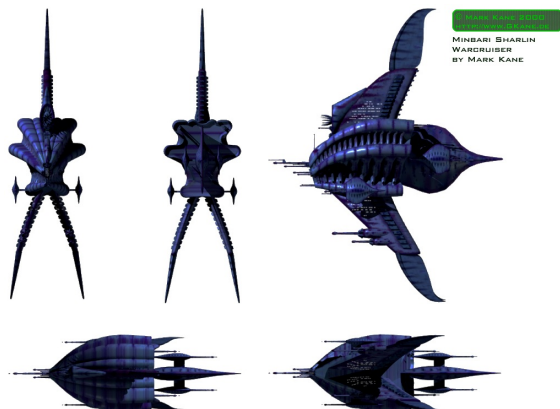

 Focus: 10/3D

Weapons:

6 Neutron Cannons

 Fire Arc: 2 front, 2 left, 2 right

 Crew: 1

 Skill: Capital ship gunnery

 Fire Control: 4D

 Space Range: 1-10/25/50

 Atmosphere Range: 2-20/50/100 km

 Damage: 10D

12 Fusion Lasers

 Fire Arc: 3 front, 3 left, 3 right, 3 back

 Crew: 1

 Skill: Capital ship gunnery

 Fire Rate: 2

Fire Control: 4D

Space Range: 1-3/12/25

Atmosphere Range: 2-6/24/50 km

Damage: 6D

6 Missile Batteries

Fire Arc: 2 front, 2 left, 2 right

Crew: 1

Skill: Capital ship gunnery

Fire Control: 3D

The Minbari Warcruiser is the most powerful ship among the younger races. Its beam weapon is very powerful, vaporizing most fighters with one quick shot, and slicing larger ships. The war cruiser is incredibly large, it is at least 1.6 km tall. These ships were used with great effectiveness in the Earth-Minbari war, where they almost destroyed all of Earth's forces. There is of course artificial gravity on board. The war cruiser also carries a complement of Minbari Fighters. The "Grey Council" (the leaders of the Minbari) also reside on a special war cruiser.