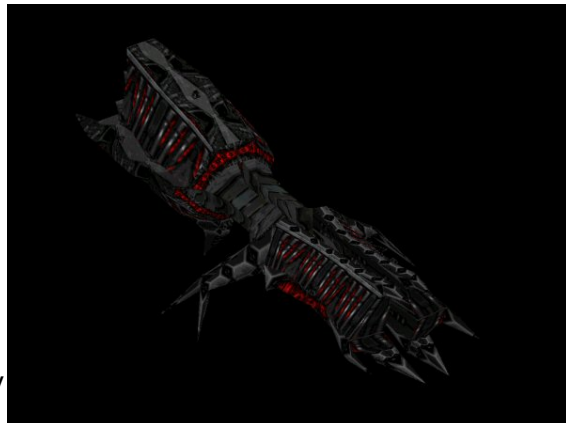

## Starships D6 / Shivan Rakshasa Class

Name: SC Rakshasa

Type: Shivan Rakshasa Class Cruiser

Scale: Capital

Length: 349 Meters

Skill: Capital Ship Piloting: Rakshasa

Crew: 1650, skeleton 580/ +20

Passengers/Troops: 500

Fighters: 0

Transports: 3

Weapons:

9 Medium Laser Cannon Turrets

Scale: StarFighter

Fire Arc: 4 Front/Left, 4 Front/Right, 1 Back

Fire Control: 2D

Space: 1-5/15/30

Atmosphere Range: 100-500/1.5/3km

Damage: 5D

2 Heavy Laser Cannon Batteries

Scale: Starfighter

Fire Arc: 1 Front, 1 Back

Fire Control: 3D

Space: 1-5/15/30

Atmosphere Range: 100-500/1.5/3km

Description: The Rakshasa is one of the most deadliest cruisers in the Shivan fleet. The four "prongs" on its front hull comprise four laser beam weapons of devastating accuracy. The other parts of the ship are well defended with 10 other gun banks.