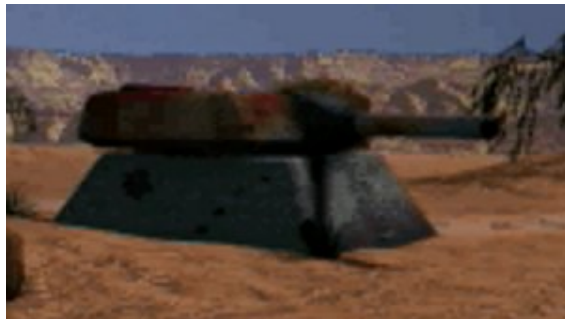

Weapons D6 / Galactech Formidable R

Name: Galactech "Formidable" Rail Turret

Model: Galactech "Formidable" Rail Turret

Scale: Walker

Skill: Missile Weapons

Crew: 1

Cost: 8,000 (new); 3,000 (used)

Availability: 2, R or X

Body: 5D

Fire Rate: 1

Fire Control: 2D

Range: 50-500/1.5/3km

Damage: 5D

The Formidable is a heavy defensive emplacement made by Galactech featuring the same popular rail gun found in the Fury tank. Since it does not need to move once emplaced it is made out of thick permacrete topped with a durasteel turret. The cannon is able to punch out most armor and its thick permacrete body can take heavy damage, though still not enough to stand up to heavy walkers and tanks. The weapons range is sometimes questioned, as is its accuracy against smaller targets, however it is inexpensive and designed to be part of integrated defenses, not a stand alone. As such it is fairly successful and sells well.