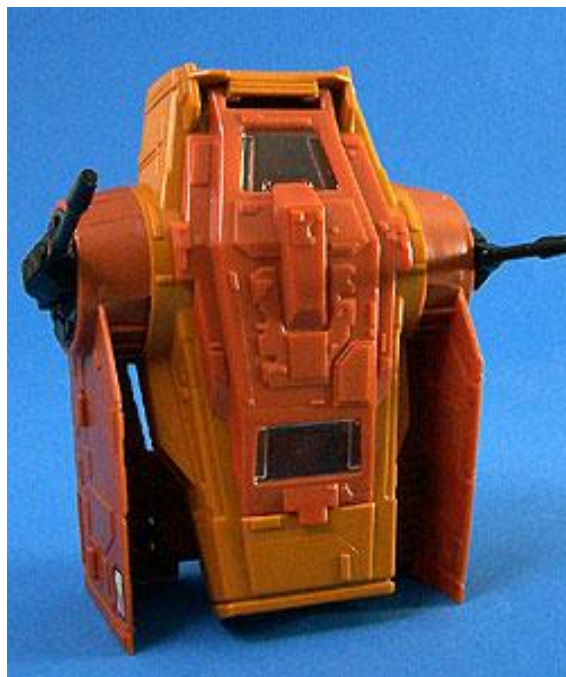

Vehicles D6 / AST-5 Armored Sentinel

AST-5

Craft: AST-5 Armored Sentinel Transport

Type: Air Speeder

Scale: Speeder

Length: 5.8m

Skill: Repulsorlift operation: Air Speeder

Crew: 1 + 1gunner

Passengers: 0

Cargo Capacity: 120kg

Cover: Full

Altitude Range: Ground level-700m

Cost: 15,000 (used)

Maneuverability: 1D

Move: 250; 750kmh

Body Strength: 5D

Weapons:

Two Blaster Cannons

Fire Arc: Turret

Skill: Vehicle Blasters

Fire Control: 2D

Range: 50-300/800/1.5km

Damage: 4D

Description: The AST-5 Armored Sentinel Transport was an atmospheric combat vehicle.

The vehicle featured two blaster cannons, each capable of swiveling 360 degrees. The vehicle had a "sentry" mode, an "attack" mode wherein the engine section would rotate to a 90-degree angle with the pilot section, and a "pursuit" mode where the engine section would rotate to a parallel position with the pilot section.