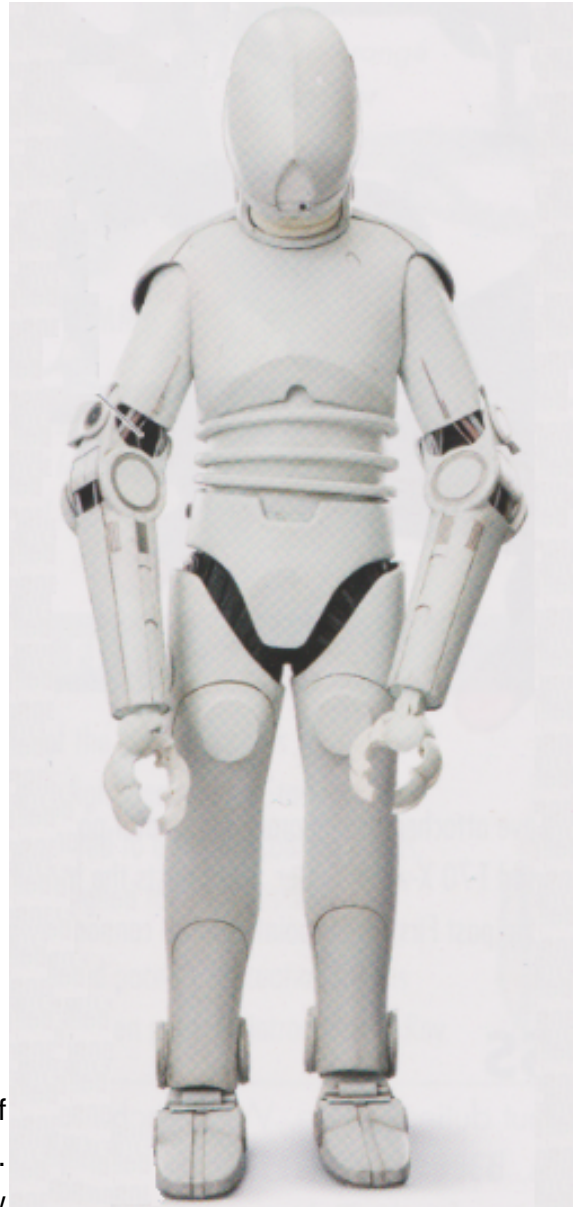

Type: MD-15C medical droid

Dexterity: 1D

Knowledge: 2D

    Alien Species 4D

Mechanical: 2D

    Bacta Suit operation 4D

Perception: 2D

    Injury/Ailment Diagnosis 5D

    Analytical Computer

Move: 8

Size: 1.6 meters tall

Cost: 1,500 (used)

Description: The MD-15C medical droid was a model of medical droid with a humanoid body shape and white plating. Their two arms had modular appendage sockets at the elbow

joint and their featureless faces were designed to be non-threatening. An MD-15C medical droid was stationed in one of the private medical suites onboard the Resistance's MC85 Star Cruiser Raddus and treated General Leia Organa there in the year 34 ABY, when she was injured during an attack on the Resistance fleet by the First Order.