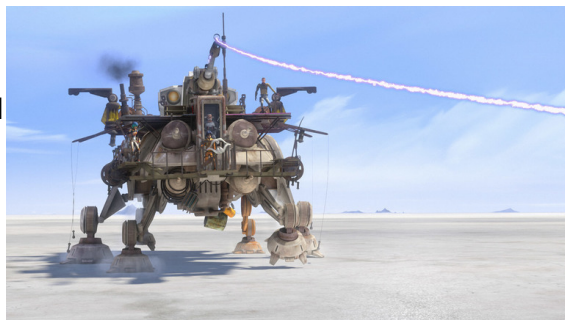

Name: Rex's Modified AT-TE Walker

Type: Rothana Heavy Engineering / Kuat Drive Yards All Terrain Tactical Enforcer (AT-TE)

Scale: Walker

Length: 22.03 meters

Width: 8.32 meters

Height/depth: 5.02 meters

Skill: Walker Operation, ATTE

Crew: Pilot (1), Spotter (1), Gunner (5)

Passengers: 0 (passenger space converted to sleeping quarters and kitchen, external walkways added to allow movement and firing platforms while vehicle is in motion)

Cargo Capacity: 500 kg (cargo carrying cradles on sides, for carrying captured prey)

Cover: Full (none on catwalks added to outside hull)

Maneuverability: 0D+1

Move: 21, 60 kmh

Consumables: (fuel and food is provided from killed beasts)

Body Strength: 4D

Weapons:

Anti-personnel laser cannons (6)

Scale: Speeder

Fire Arc: 2 Front, 2 Back

Crew: 1

Skill: Vehicle Blasters

Fire Control: 2D

Range: 50-100/500/1km

Damage: 4D

Mass-driver cannon (1)

Scale: Walker

Fire Arc: Front

Crew: 2

Skill: Vehicle Blasters

Fire Control: 1D

Range: 50-200/1/2km

Damage: 5D

Standard Rounds

Fire Control: 1D

Range: 50-200/1/2km

Damage: 5D

Burrowing Bunker Busters