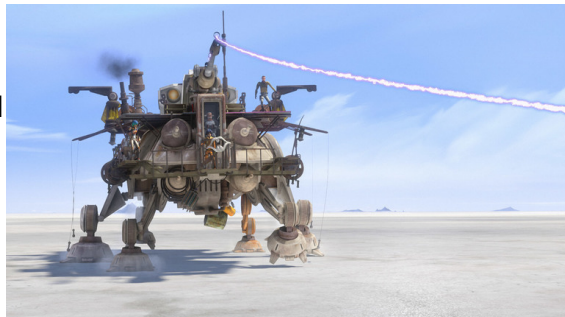

Vehicles D6 / Rexs Modified AT-TE Walker

Name: Rex's Modified AT-TE Walker

Type: Rothana Heavy Engineering / Kuat Drive Yards All Terrain Tactical Enforcer (AT-TE)

Scale: Walker

Length: 22.03 meters

Width: 8.32 meters

Height/depth: 5.02 meters

Skill: Walker Operation, ATTE

Crew: Pilot (1), Spotter (1), Gunner (5)

Passengers: 0 (passenger space converted to sleeping quarters and kitchen, external walkways added to allow movement and firing platforms while vehicle is in motion)

Cargo Capacity: 500 kg (cargo carrying cradles on sides, for carrying captured prey)

Cover: Full (none on catwalks added to outside hull)

Maneuverability: 0D+1

Move: 21, 60 kmh

Consumables: (fuel and food is provided from killed beasts)

Body Strength: 4D

Weapons:

Anti-personnel laser cannons (6)

Scale: Speeder

Fire Arc: 2 Front, 2 Back

Crew: 1

Skill: Vehicle Blasters

Fire Control: 2D

Range: 50-100/500/1km

Damage: 4D

Mass-driver cannon (1)

Scale: Walker

Fire Arc: Front

Crew: 2

Skill: Vehicle Blasters

Fire Control: 1D

Range: 50-200/1/2km

Damage: 5D

Standard Rounds