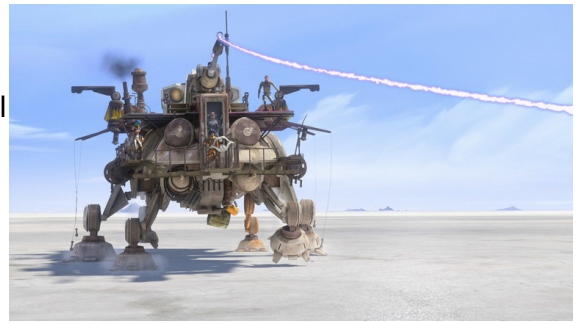

Name: Rex's Modified AT-TE Walker

Type: Rothana Heavy Engineering / Kuat Drive Yards All Terrain Tactical Enforcer (AT-TE)

Scale: Walker

Length: 22.03 meters

Width: 8.32 meters

Height/depth: 5.02 meters

Skill: Walker Operation, ATTE

Crew: Pilot (1), Spotter (1), Gunner (5)

Passengers: 0 (passenger space converted to sleeping quarters and kitchen, external walkways added to allow movement and firing platforms while vehicle is in motion)

Cargo Capacity: 500 kg (cargo carrying cradles on sides, for carrying captured prey)

Cover: Full (none on catwalks added to outside hull)

Maneuverability: 0D+1

Move: 21, 60 kmh

Consumables: (fuel and food is provided from killed beasts)

Body Strength: 4D

Weapons:

Anti-personnel laser cannons (6)

Scale: Speeder

Fire Arc: 2 Front, 2 Back

Crew: 1

Skill: Vehicle Blasters

Fire Control: 2D

Range: 50-100/500/1km

Damage: 4D

Mass-driver cannon (1)

Scale: Walker

Fire Arc: Front

Crew: 2

Skill: Vehicle Blasters

Fire Control: 1D

Range: 50-200/1/2km

Damage: 5D

Standard Rounds

Fire Control: 1D

Range: 50-200/1/2km

Damage: 5D

Burrowing Bunker Busters