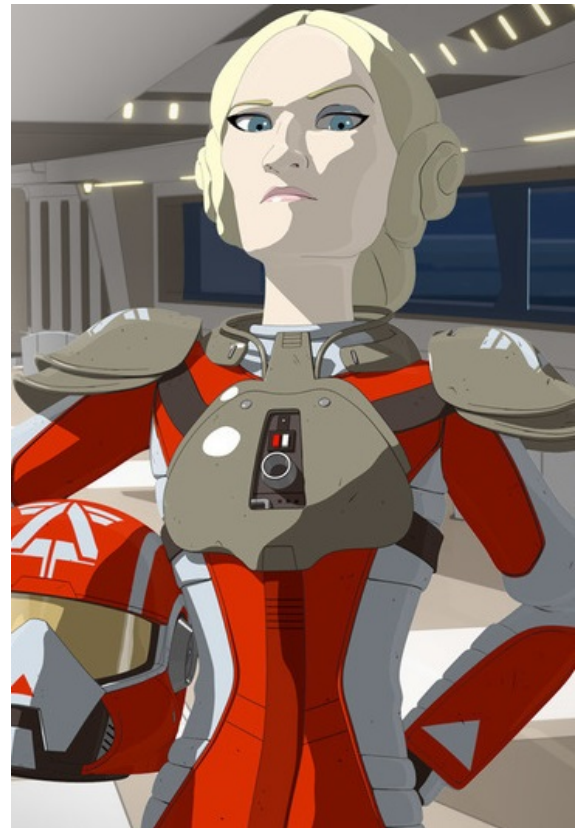

Name: Freya Fenris

Species: Human

Gender: Female

Hair color: Blonde

Eye color: Blue

Skin color: Light

Move: 10

DEXTERITY: 3D

Blasters: 4D+2

Brawling Parry: 4D

Dodge: 5D

PERCEPTION: 3D

Bargain: 4D

Command: 5D+2

Hide: 4D

Investigation: 4D+2

Search: 5D+1

Sneak: 4D

KNOWLEDGE: 3D

Planetary Systems: 4D+2

Streetwise: 3D+2

Tactics: 5D+1

STRENGTH: 2D+2

Brawling: 3D+2

Climbing/Jumping: 4D+2

MECHANICAL: 4D

Astrogation: 5D

Communications: 4D+1

Repulsorlift Operation: 5D

Sensors: 4D

Space Transports: 5D

Starfighter Piloting: 6D+1

Starship Weapons: 5D+1

TECHNICAL: 2D+1