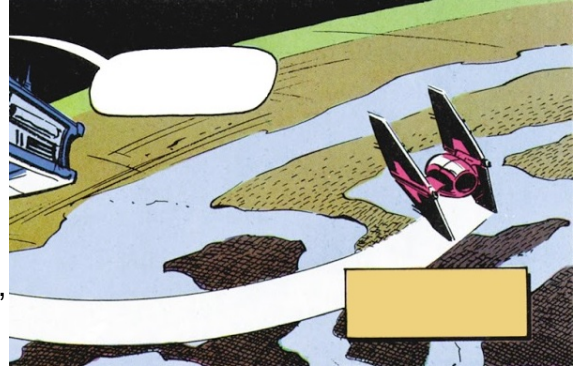

Planets D6 / The Keepers World

Name: The Keeper's World
Region: Outer Rim Territories
Sector: Sprizen sector
System: Keeper's World system
Grid coordinates: O-5
Primary terrain: Forests, Jungle, Mountains, Plains,
Underground caverns
Surface water: Rivers/Coastline
Points of interest: Keeper's Temple
Fauna: Unidentified creature
Native species: Keeper's makers
Population: None (modern)

Description: Keeper's World, located in the Outer Rim Territories, was the homeworld of The Keeper. It used to be inhabited by the Keeper's makers until they fled the planet during an ancient war.

In 0 ABY the Keeper's world had varied, primarily temperate terrain including forests, jungles, plains, and mountains. There was also an extensive network of underground caves connected to the Keeper's Temple. Because the planet was being restored by the Keeper, its environment was subject to sudden radical change. At the Keeper's will the planet could erupt with groundquakes and geysers of lava. These seemingly catastrophic events could be temporary, ending with little sign they had ever transpired.

Save for the Keeper and her creations, Earth, Fire, Rain, and Wind, there was no sentient life on the planet. However, there were monstrous creatures roaming the surface. The juveniles of this species were about three times the size of a human, while an adult was significantly larger.

According to the Keeper, in the distant past there was a war that "raged from rim to rim of the entire galaxy". The inhabitants of Keeper's World were non-violent, and found they could not withstand the war. As their homeworld was ravaged by the violence, they fled their planet. They left the Keeper behind, a powerful computer with control over the entire planet, down to its very core. She was tasked with restoring the planet for its original inhabitants in preparation for their return. Realizing that interference from alien species would disrupt her work, the Keeper deliberately made the planet appear to be hostile and populated it with fearsome creatures.

In 0 ABY a group of Rebels led by Princess Leia Organa and Luke Skywalker crashed on the planet, pursued by an Imperial commander and a contingent of Stormtroopers. The Rebels discovered the