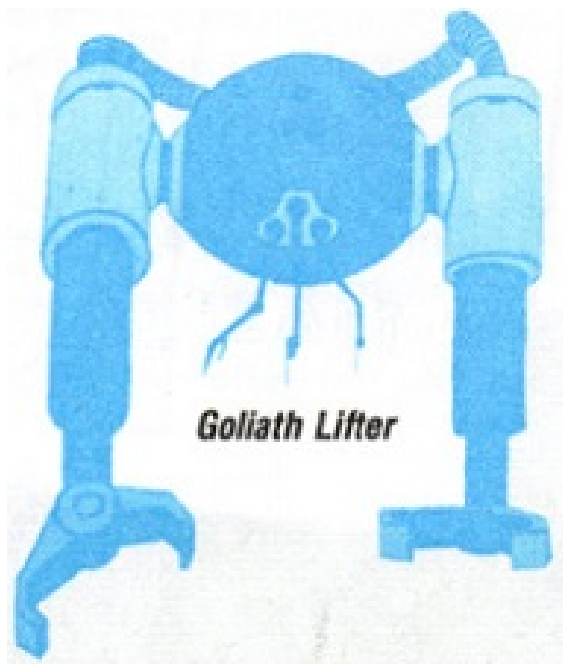

# RPGGamer.org Droids D6 / Goliath Lifter Labor Droid

Type: Goliath Lifter Labor Droid

Dexterity: 1D

Knowledge: 1D

Mechanical: 1D

Perception: 1D

Strength: 5D

Lifting 8D

Technical: 1D

Equipped with:

One visual and one auditory sensor - human range

Basic vocabulator

2x Heavy Lifting arms (+2D to Lifting)

Repulsorlift generator

Move: 8

Size: 2 meters tall

Cost: 5,200

Description: The Goliath Lifter was a model of hovering labor droid. It consisted of a central sphere with large, clawed arms, as well as smaller appendages for more precise work. These droids could be found in the hangar of Sise Fromm's stronghold on Annoo.