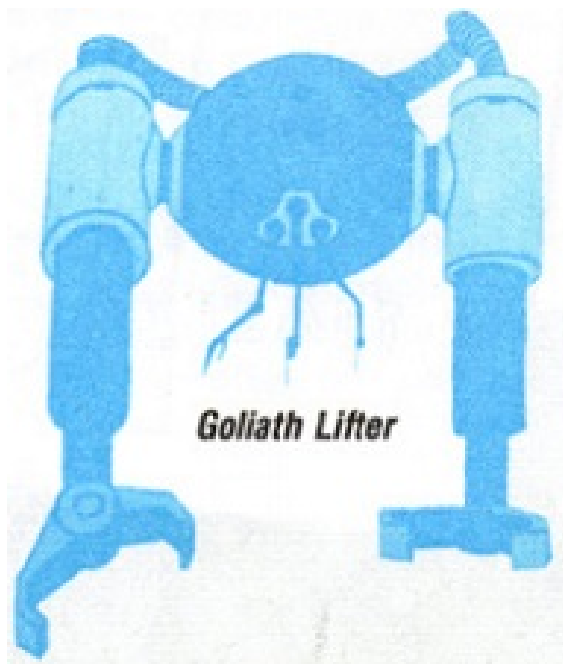

RPGGamer.org Droids D6 / Goliath Lifter Labor Droid

Type: Goliath Lifter Labor Droid

Dexterity: 1D

Knowledge: 1D

Mechanical: 1D

Perception: 1D

Strength: 5D

Lifting 8D

Technical: 1D

Equipped with:

One visual and one auditory sensor - human range

Basic vocabulator

2x Heavy Lifting arms (+2D to Lifting)

Repulsorlift generator

Move: 8

Size: 2 meters tall

Cost: 5,200

Description: The Goliath Lifter was a model of hovering labor droid. It consisted of a central sphere with large, clawed arms, as well as smaller appendages for more precise work. These droids could be found in the hangar of Sise Fromm's stronghold on Annoo.