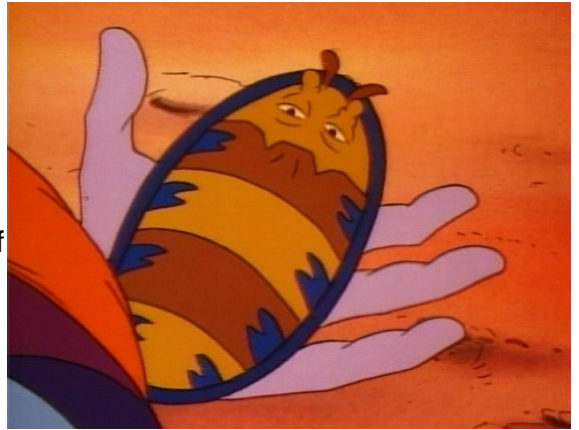

RPGGamer.org Creatures D6 / Kleex (Parasitic Insect)

Name: Kleex

Type: Parasitic Insect

Skin color: Dark blue (shell) ; brown and orange (belly)

Eye color: White (sclera)

Distinctions: Parasitic species, Two eyes, Two pairs of antennae

Dexterity: 2D+1

Perception: 1D+1

Strength: 1D

Special Abilities

Concealment: Kleex disguise themselves as part of the hosts skin, and are difficult to spot, gaining a +1D to their Hide skill to conceal themselves on their hosts skin.

Irritation: When attached to a host, they cause mild pain and annoyance in that host, increasing Orneriness by 3D, or causing them to make a willpower test (easy) to avoid becoming enraged.

Move: 4

Size: 0.15m long

Description: Kleex was the name attributed to a species of small, brown and yellow insects with a dark blue shell found on the planet of Tammuz-an. They were parasitic creatures that provoked an anger-inducing itching in their unwilling hosts. Because of a kleex infestation, the normally docile durkii reptiles could turn into aggressive monsters.