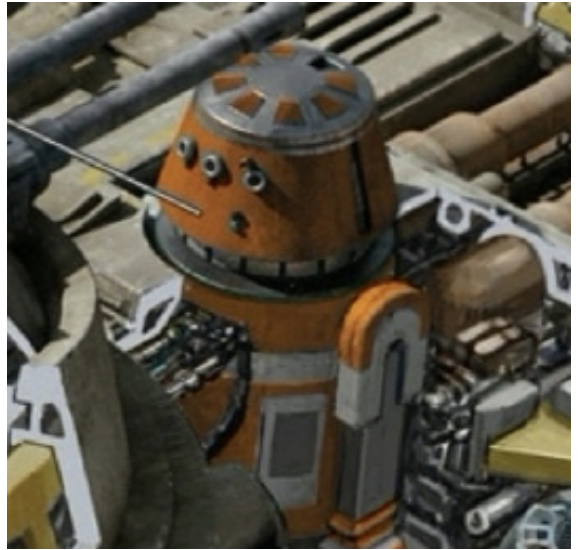

Name:L4E-R5

Class: Astromech droid

Plating color: Yellow

Type: Industrial Automaton R5 Astromech Droid

DEXTERITY 1D

Dodge 3D

KNOWLEDGE 1D

MECHANICAL 1D

Astrogation 4D, Starfighter Piloting: 3D

PERCEPTION 1D

STRENGTH 1D

TECHNICAL 2D

Computer Programming/Repair4D, Space Transports Repair 4D, Starfighter Repair 5D

Equipped With:

Three wheeled legs (one retractable)

Retractable heavy grasper arm (lifting skill at 2D)

Retractable fine work grasper arm

Small electric welder (1D to 5D damage, 0.3 metre range)

Small circular saw (4D damage, 0.3 metre range)

Holographic projector/recorder

Fire extinguisher

Acoustic signaller

Move: 5

Description: L4E-R5 was an R5 series astromech droid who served in the Resistance. L4E-R5 acted as the astromech droid of Legia Fossang, placed inside the astromech socket of her BTA-NR2 Y-wing starfighter.