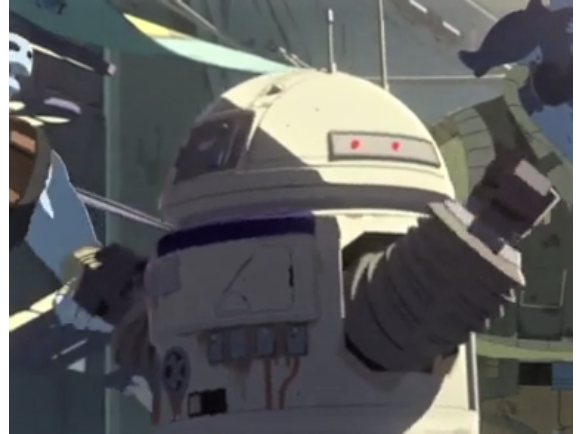

Characters D6 / LE-12 (Repair Droid)

Name: LE-12

Product line: LE-series droid

Plating color: Grey

DEXTERITY 1D

KNOWLEDGE 1D

MECHANICAL 1D

PERCEPTION 1D

STRENGTH 1D

TECHNICAL 2D

Computer Programming/Repair 4D, Starfighter Repair 4D, Space Transports Repair 4D, Capital Ship Repair: 4D, Repulsorlift Repair 4D

Equipped With:

Two Springy Legs

360 Degree Rotating Head

Retractable heavy grasper arm (lifting skill at 2D)

Retractable fine work grasper arm

Retractable Small electric arc welder (1D to 4D damage, 0.3 metre range)

Retractable Small circular saw (4D damage, 0.3 metre range)

Retractable Small Welding Torch (3D damage, 0.3 metre range)

Retractable Fire extinguisher

Acoustic signaller

Small (20cm. by 8 cm.) internal "cargo" area

Some additional tools and equipment

Move: 5

Description: LE-12 was an older-model LE-series droid who resided on the Colossus. It moved on two springy legs, and regularly performed tasks for mechanics and salvagers who resided on the platform. It was aided in these tasks by its two clamps and a head capable of rotating 360 degrees.