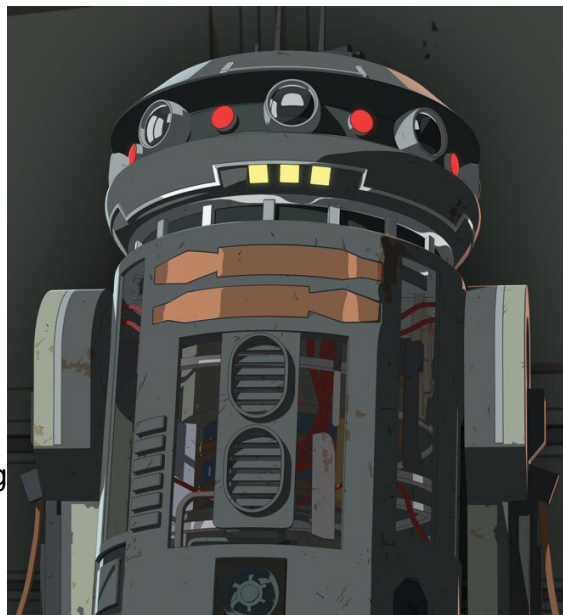

Name: R5-G9
 Class: Astromech droid
 Sensor color: Black
 Plating color: Black

DEXTERITY 1D

Dodge 4D

KNOWLEDGE 1D

MECHANICAL 2D

Astrogation 5D, Space Transports 4D, Starfighter Piloting
 4D

PERCEPTION: 4D

Search 5D, Search; Tracking 6D

STRENGTH 1D

TECHNICAL 2D

Computer Programming/Repair 4D, Starfighter Repair 6D*

* Astromech droids, if acting in co-pilot capacity, may attempt starship repairs while in flight.

Equipped With:

- Three wheeled legs (one retractable)
- Retractable heavy grasper arm (lifting skill at 2D)
- Retractable fine work grasper arm
- Human Range Optical and Audio Sensors
- Telescopic and Microscopic Optical Sensors
- Audio Discrimination and Extended Range Audio Sensors
- Small electric arc welder (1D to 5D damage, 0.3 metre range)
- Small circular saw (4D damage, 0.3 metre range)
- Holographic projector/recorder
- Acoustic signaller
- Small (20cm. by 8 cm.) internal "cargo" area
- Some additional tools and equipment

Move: 5

Size: 1 metre

Description: R5-G9 was an astromech droid belonging to Griff Halloran of Ace Squadron. Like Halloran's ship, the Black Ace, R5-G9 was cobbled together from old Imperial-issue droids and other assorted parts, including an old R2 unit.