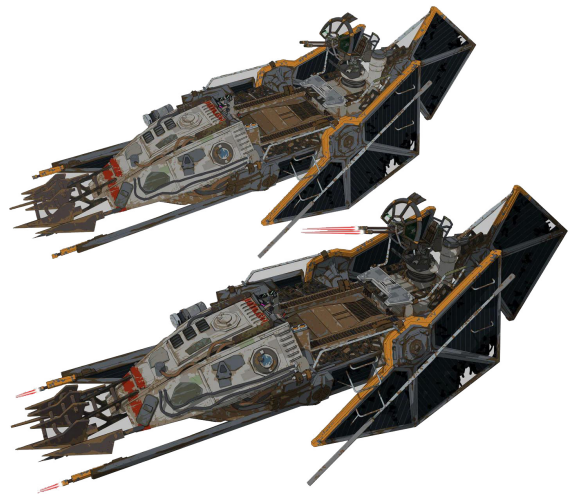

Name: Warbird Gang Armed Cargo Skiff

Class: Repulsorcraft cargo skiff

Type: Air Speeder

Scale: Speeder

Skill: Repulsorlift operation: Air Speeder

Crew: 1 Pilot + 1 Gunner

Passengers: 4

Cargo Capacity: 400kg

Cover: 1/2

Altitude Range: Ground level-250m

Maneuverability: 1D

Move: 80; 210kmh

Body Strength: 4D

Weapons:

Twin Heavy Laser Cannons

Fire Arc: Turret

Skill: Vehicle Blasters

Fire Control: 1D

Range: 50-300/800/1.5km

Damage: 5D

Twin Blaster Cannon Turret

Fire Arc: Turret

Skill: Vehicle Blasters

Fire Control: 2D

Range: 10-30/80/150m

Damage: 4D

Description: A heavier cargo skiff used by the Warbird gang and built from parts given to them by the First Order. With heavier armour and weapons than their normal skiffs, these carry less cargo and people, but are used as combat vessels using their heavy laser cannons to the front, and blaster cannon turret for defence.