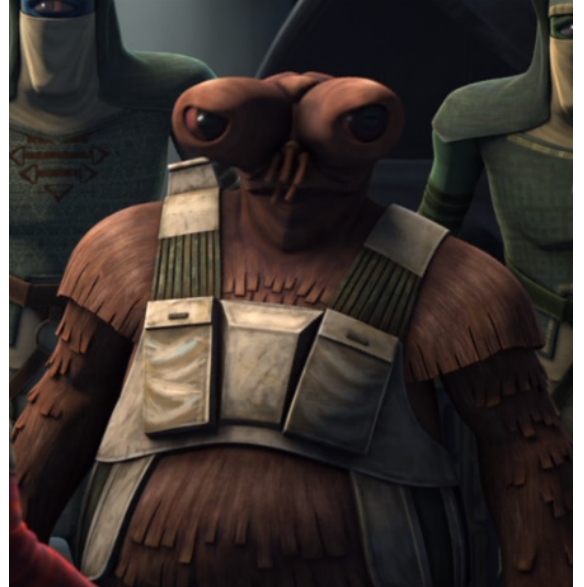

## Characters D6 / Pintu Son-EI

Name: Pintu Son-EI  
Species: Unknown  
Gender: Male  
Hair color: Brown  
Eye color: Black  
Skin color: Brown  
Move: 10

DEXTERITY: 2D+2

Blaster: 4D+2

Brawling Parry: 4D+1

EQUIPMENT

CREDITS - 650

Vest with Pouches. Holdout Blaster (3D)

FORCE SENSITIVE - N

FORCE POINTS 1

DARK SIDE POINTS 2

CHARACTER POINTS 4

Description: Pintu Son-El was a male of a species who lived on Coruscant during the Clone Wars. He was a moneylender and would use rough tactics to get his payments back.

At one point during the Clone Wars, Pintu had lent money to Rafa Martez. The young woman had failed to pay back the sum on time however, so Pintu took two of his henchmen and headed to the mechanic shop of her sister, Trace Martez. Pintu demanded to know where his money was when he entered the shop. The surprised Trace tried to make excuses. Pintu saw through her bluff and set his henchmen on her and a fight broke out. Trace was almost beaten senseless when Ahsoka Tano joined the fight and easily defeated the henchmen. Pintu was surprised and ran with his men out of the shop, while reminding Martez that her sister's debts were far from being paid. Rafa later paid off her debt to Son-El with credits she had gotten from the Twi'lek Lokann for building some binary loadlifter droids.