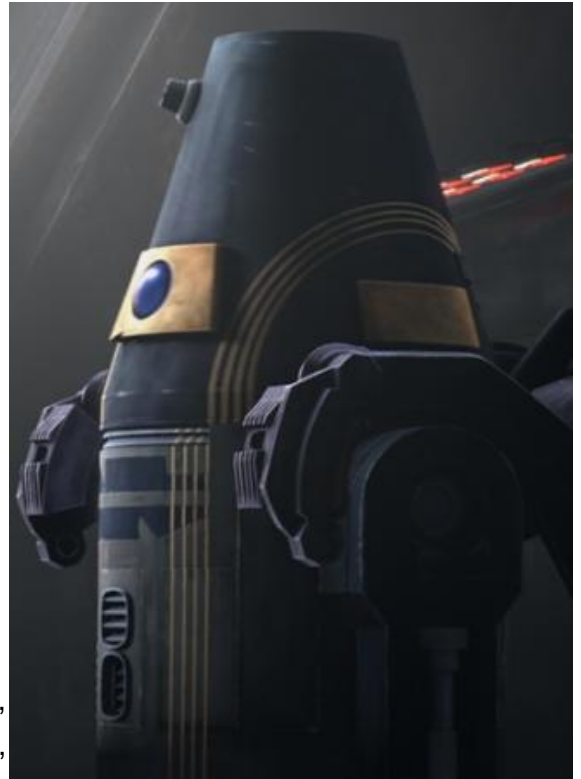

Name: G-G
Product line: R-series
Model: R4 astromech
Class: Astromech droid
Sensor color: Black
Plating color: Black and gold

DEXTERITY 1D
KNOWLEDGE 1D
MECHANICAL 2D
Capital Ship Piloting 4D, Repulsorlift Operation 4D

PERCEPTION 1D

STRENGTH 1D

TECHNICAL 2D

Capital Ship Repair 4D, Computer Programming/Repair,
Repulsorlift Repair 4D, Space Transports Repair 5D,
Starfighter Repair 4D, Security 4D

Equipped With:

- Three wheeled legs (one retractable)
- Retractable heavy grasper arm (lifting skill at 2D)
- Retractable fine worker arm
- Small electric welder (1D to 5D damage, 0.3 metre range)
- Small circular saw (4D damage, 0.3 metre range)
- Holographic projector/recorder
- Acoustic signaller

Move: 5

Size: 1 metre

Description: G-G was an R4 astromech that served the Galactic Republic during the Clone Wars. When Order 66 was executed, G-G assisted the former Jedi Padawan Ahsoka Tano alongside astromech droids CH-33P and R7-A7 locate information on ARC trooper CT-5555.