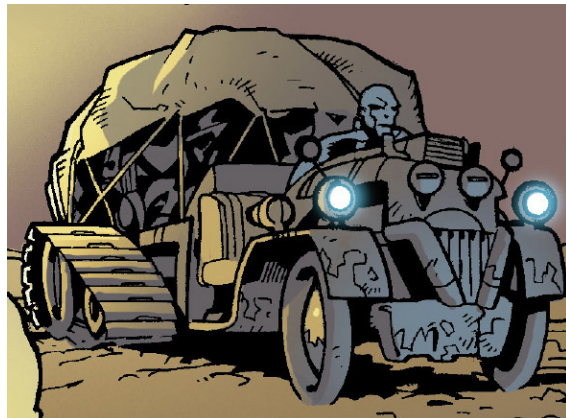

## Vehicles D6 / Land Crawler

Name: Land Crawler  
Type: Cargo platform  
Scale: Speeder  
Length: 6 meters  
Skill: Ground Vehicle operation: Land Crawler  
Crew: 1;  
Crew Skill: Varies widely  
Passengers: 2 (or 12 without cargo)  
Cargo Capacity: 15 metric tons  
Cover: Full  
Altitude Range: Ground  
Maneuverability: 0D+1  
Move: 20; 66 kmh  
Body Strength: 4D

Description: Land crawlers were vehicles well-equipped to handle the harsh terrain of Ambria. They had two front wheels and four rear wheels, the latter forming two caterpillar tracks. They had large cargo holds, often used by salvagers to carry discovered "treasures." The Sith Lord Darth Bane drove one such vehicle when he found Mikki's family, who were using a land crawler too, for salvaging. Bane murdered the family before driving his crawler to the home of the healer Caleb.