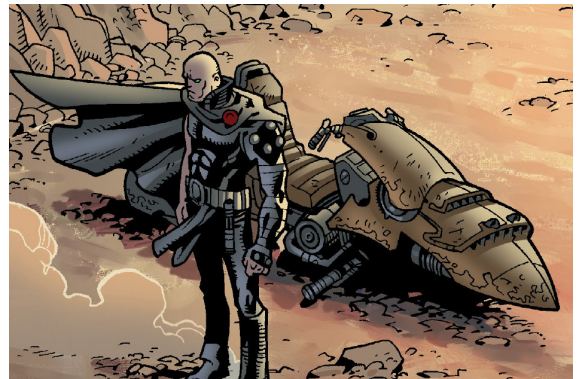

Vehicles D6 / Darth Banes Flier

Name: Darth Bane's Flier

Type: Speeder Bike

Scale: Speeder

Length: 2.3 meters

Skill: Repulsorlift operation: Speeder Bike

Crew: 1

Passengers: 1

Cargo Capacity: 35kg

Cover: 1/4

Altitude Range: Ground level-65m

Maneuverability: 2D

Move: 150; 450kmh

Body Strength: 4D+2

Weapons:

Description: The Sith Lord Darth Bane owned a flier that he used during the Ruusan campaign.