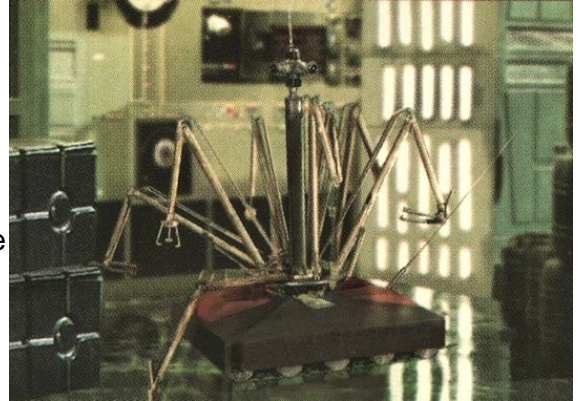

Characters D6 / WED-15-I7 (WSB-15 S

Name: WED-15-I7
Product line: WSB-15 sabotage droid
Class: Sabotage droid
Sensor color: Gray
Plating color: Gray, Red panels on each side of base, above treaded wheels

-Self-destruct system

Move: 8

Size: 1.6 meters

Cost: 13,000

Description: WED-15-I7 was a WSB-15 sabotage droid, a fourth-degree military sabotage droid model physically identical to the WED Treadwell repair droid. WED-15-I7 was individually physically identical to the WED-15 Septoid Treadwell. The droid had eight manipulator arms, along with ten treaded wheels at its base. Possessing gray plating, WED-15-I7 had two red panels at the base above the treaded wheels, along with a pair of gray sensors.

By 0 BBY, WED-15-I7 served the Galactic Empire as a maintenance droid with a "Septoid" nickname—both characteristic of the WED-15 Septoid Treadwell model the individual WSB-15 was physically identical to. A fiercely loyal maintenance droid, WED-15-I7 specialized in extending Imperial resources' effective operational lives.