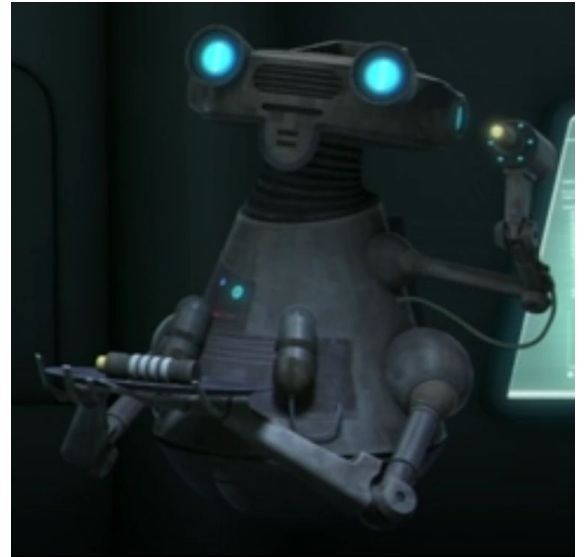

Droids D6 / Imperial Medical Droid

Name: Imperial Medical Droid

Class: Medical droid

Sensor color: Blue

Plating color: Silver

Dexterity: 1D

Knowledge: 2D

Mechanical: 1D

Equipped with:

2 Visual Sensors with Microscopic Vision

2 Audio Sensors Human Range

Repulsorlift Motivation System

2 Arms

Heuristic processor

Internal comlink

Medical Drug Dispensary

Vocabulator

Move: 13

Size: 1.3 meters tall

Description: A model of medical droid was used during the Clone Wars by the Death Watch Mandalorian splinter group,[1] as well as by the Galactic Republic[3] and its successor state, the Galactic Empire, following the war. The droid had two arms and floated in the air.