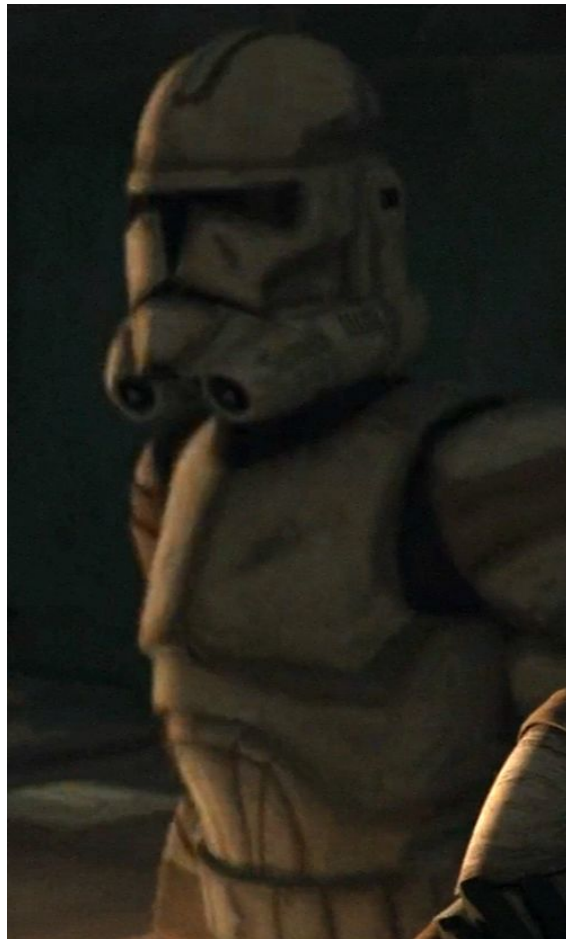

Characters D6 / Veetch (Clone Stormtrooper)

Name: Veetch
Homeworld: Kamino
Born: Kamino
Died: c. 18 BBY, Barton IV
Species: Human (clone)
Gender: Male
Height: 1.83 meters
Skin color: Tan

Dex: 3D

Blaster: 6D

Force Sensitive: No

Force Points: 1

Dark Side Points: 0

Character Points: 2

Equipment:

Clonetrooper Phase II Armour (+2D Physical, +1D Energy, -1D Dexterity, -1 Move)

Blaster Rifle (5D)

Description: "Veetch" was a clone stormtrooper in service to the Galactic Empire who operated on the planet Barton IV. After more than a year of being stationed at the planet's Imperial outpost, Veetch was killed in action by insurgents who terrorized the Imperial depot.

Veetch was sheltering inside of the Imperial depot along with trooper Hexx upon the arrival of Crosshair and Nolan. After a brief argument between Nolan and Mayday, the clone commander ordered Veetch and Hexx to help Nolan get situated within the depot, in which the two troopers obeyed. While Crosshair and Mayday were out surveying the depot's perimeter during a blizzard, the Imperial depot was attacked once more by the local insurgents. As he rushed to the depot's defense, Veetch was killed during the attack. Mayday would later retrieve his helmet and display it inside the Imperial depot along with the helmets of his other fallen brothers.

Personality and traits

As a clone of bounty hunter Jango Fett, Veetch was a human male that stood 1.83 meters tall and had tan skin.

Equipment

As a clone stormtrooper, Veetch was equipped with standard-issue Phase II clone trooper armor, and was armed with a DC-15A blaster carbine. After more than a year without maintenance or repair, Veetch's armor was broken and disheveled, and was loosely held together by cloth wrappings.