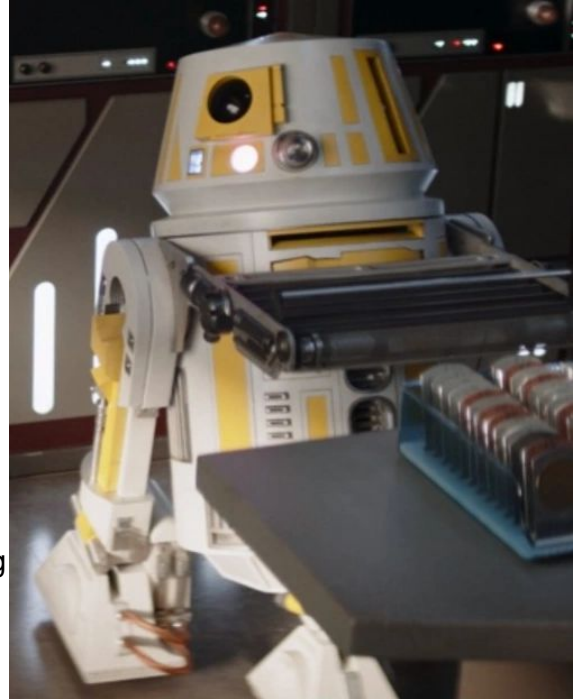

TECHNICAL 2D

Computer Programming/Repair 5D, Space Transports Repair 4D, Starfighter Repair 5D\*, Security  
5D

\* Astromech droids, if acting in co-pilot capacity, may attempt starship repairs while in flight.

Equipped With:

- Three wheeled legs (one retractable)
- Retractable heavy grasper arm (lifting skill at 2D)
- Retractable fine work grasper arm
- Extendable 0.3 metre long video sensor (360o rotation)
- Small electric arc welder (1D to 5D damage, 0.3 metre range)
- Small circular saw (4D damage, 0.3 metre range)
- Video display screen
- Holographic projector/recorder
- Fire extinguisher
- Acoustic signaller
- Small (20cm. by 8 cm.) internal "cargo" area
- Mail Tray

Move: 5

Force Sensitive: N

Force Points: 1

Dark Side Points: 0

Character Points: 2

Description: Around 9 ABY, an R-series astromech droid served as a mail droid at a New Republic skyscraper on the planet Coruscant. At one point around that year, the droid bumped into a New Republic archival office employee while transporting a caddy of datacards, which the archival worker Penn Pershing then took. Later, the droid delivered another set of datacards to the office of Requisitions Colonel Tuttle, where it deposited it on his desk despite the colonel's protests.

### ***Biography***

Around 9 ABY, an astromech droid worked as a mail droid in a skyscraper of the New Republic located on the Core Worlds planet Coruscant. At one point around that year, the droid was transporting a caddy of datacards in an archival office. There, an employee of the office was talking with the Amnesty Program member Penn Pershing, who was archiving records of Galactic Empire technology scheduled for destruction, at the latter's cubicle. The mail droid bumped into the former worker, who was standing in its way, and warbled. Pershing then excused himself and took the caddy from the droid—who made more warbling noises—stating that he was falling behind in his work. At that point, the droid moved away from the cubicle.