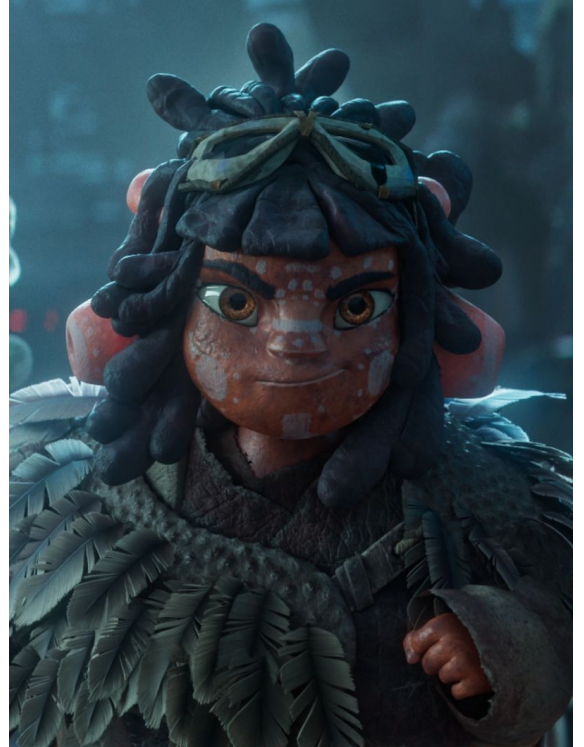

Characters D6 / Tichina (Near Human

Name: Tichina
Gender: Female
Hair color: Brown
Eye color: Brown
Skin color: Orange
Move: 10

DEXTERITY: 2D+2

Brawling Parry: 4D

Dodge: 4D+2

Running: 5D+1

PERCEPTION: 2D

Search: 3D

Alter: 2D

Force Powers: Concentration, Enhance Attribute, Telekinesis,

EQUIPMENT

Rugged Clothing

FORCE SENSITIVE Y
FORCE POINTS 1
DARK SIDE POINTS 0
CHARACTER POINTS 1

Description: Tichina was the sister of Koten.