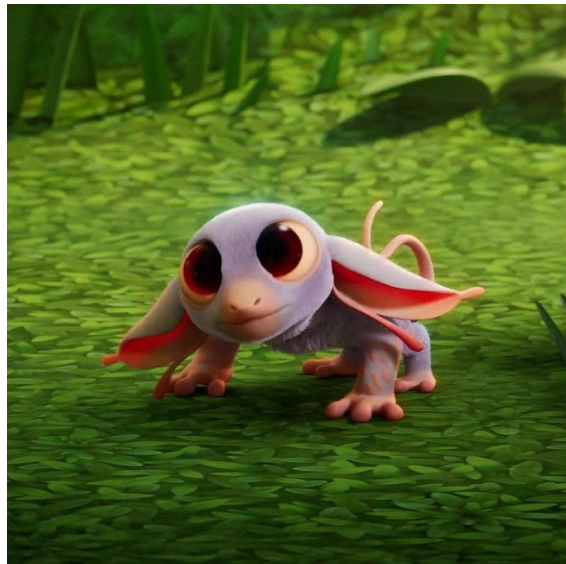

Creatures D6 / Tenoo White Rodent (S)

Name: Tenoo White Rodent
Designation: Non-sentient
Skin color: Pink-fair
Hair color: Purple-white
Eye color: Brown
Homeworld: Tenoo, Yamradi
Habitat: Forests, Junkyards

Dexterity: 3D
Perception: 2D
Strength: 1D

Special Abilities

Natural Climbers: Tenoo White Rodents are amazing climbers, which makes most storage areas easily accessible to them. This makes them a successful scavenger, and a noted pest on most worlds they inhabit

Move: 6
Orneriness: 2D

Description: A species of rodent-like creature found on the planets Tenoo and Yamradi.

Stats by FreddyB, Descriptive Text from WookieePedia.

Image copyright LucasArts.

Any complaints, writs for copyright abuse, etc should be addressed to the Webmaster [FreddyB](#).