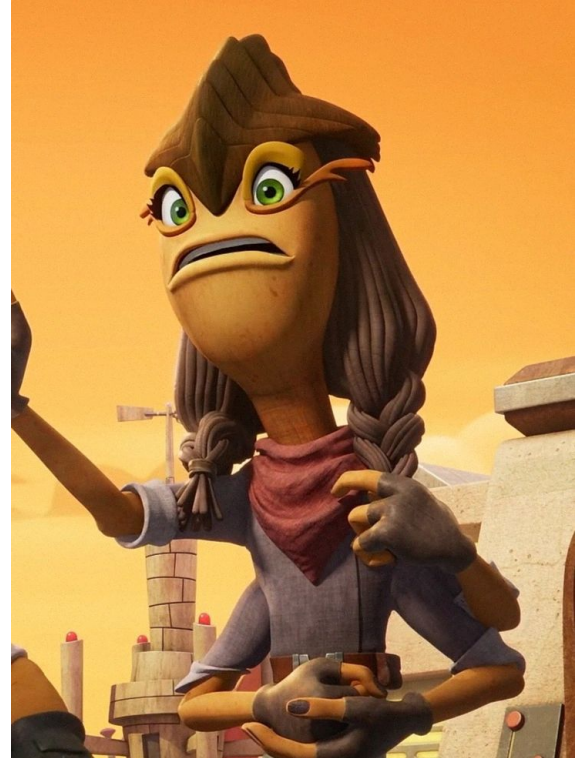

Characters D6 / Braygh (Besalisk Redr

Name: Braygh
Species: Besalisk
Gender: Female
Hair color: Brown
Eye color: Yellow
Skin color: Brown
Sibling(s): Slaygh
Move: 8

DEXTERITY 3D+1

Blaster: 4D+1
Brawling Parry: 4D+2
Dodge: 5D+1
Melee Weapons: 5D+2
Melee Parry: 4D+2

TECHNICAL 2D

First Aid: 3D
Security: 4D

Special Abilities:

Four-Armed: Male Besalisk have six limbs, consisting of four arms and two legs, and Female Besalisk have up to 8 arms, while this allows them to carry more items than a species with only two, they are not an overly dexterous species meaning that they cannot wield multiple weapons with any kind of

Equipment:

50 Credits, Rugged Clothes, Landspeeder, Electrostaff (Str+2D)

FORCE SENSITIVE - N

FORCE POINTS 1

DARK SIDE POINTS 0

CHARACTER POINTS 2

Description: Braygh was a Besalisk female who operated on the planet Kundu during the High Republic Era.