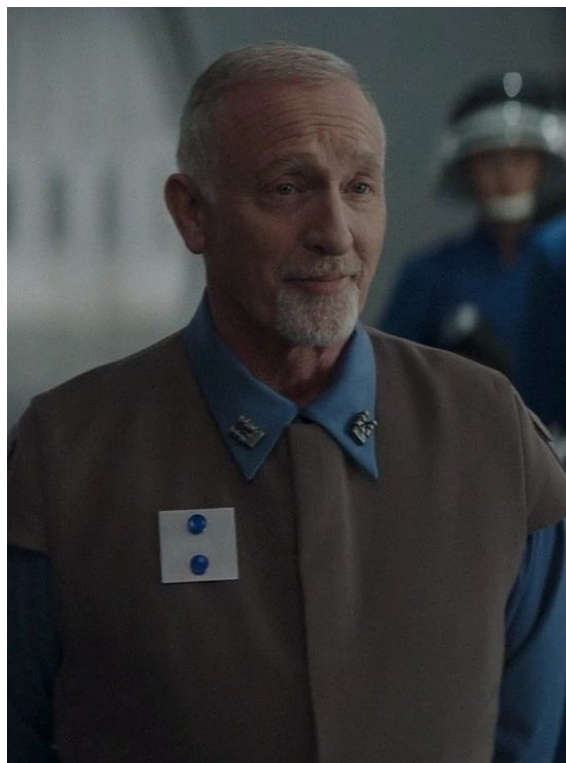

Characters D6 / Captain Hayle (Human)

Name: Captain Hayle

Died: c. 9 ABY, Vesper, Sector G-38

Species: Human

Gender: Male

Hair color: White

Eye color: Blue

Skin color: Light

Move: 10

DEXTERITY: 2D

Blaster: 4D

Brawling Parry: 4D+2

Dodge: 5D

Vehicle Blasters: 5D

PERCEPTION: 3D+2

Bargain: 5D

Command: 6D

Investigation: 4D+2

Search: 5D

KNOWLEDGE: 4D

Alien Species: 5D

Bureaucracy: 6D+1

Planetary Systems: 5D+2

Streetwise: 4D

Tactics: 5D+2

Willpower: 4D

STRENGTH: 2D

Brawling: 4D

MECHANICAL: 3D+2

Astrogation: 5D

Capital Ship Gunnery: 5D+1

Capital Ship Piloting: 6D

Capital Ship Shields: 5D+2

Sensors: 5D+2

Space Transports: 4D+2

TECHNICAL: 3D+1