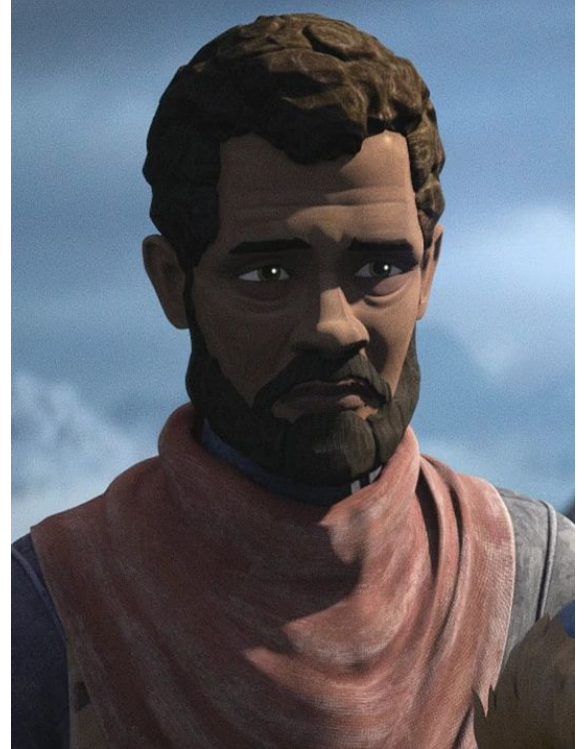

## Characters D6 / Micahs father (Human)

Name: Micah's father  
Species: Human  
Gender: Male  
Hair color: Black  
Eye color: Brown  
Skin color: Dark  
Partner(s): Micah's mother  
Children: Micah  
Move: 10

## CHARACTER POINTS - 2

Description: A human male was the father of the Force-sensitive child Micah. During the Imperial Era, they and Micah's mother brought Micah to the Mirialan Barriss Offee who then instructed the two to take their child to a friend of hers.