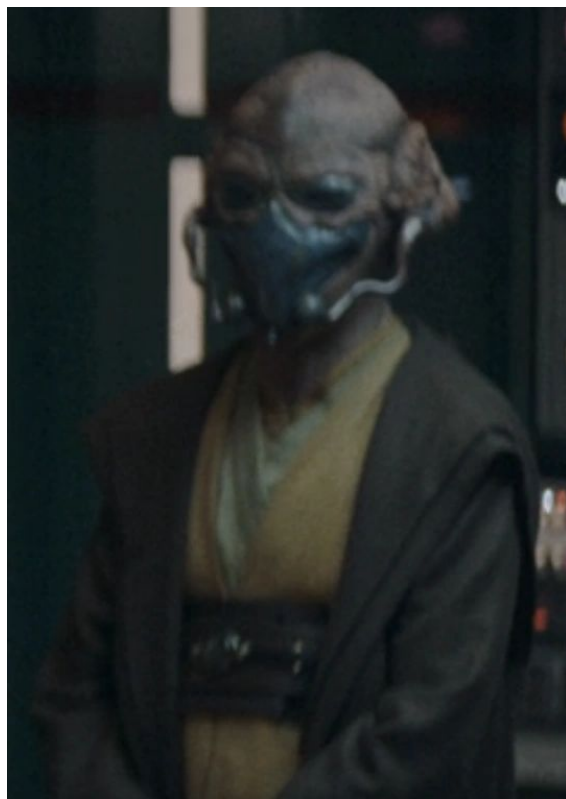

Characters D6 / Ithia Paan (Kel dor Jedi)

Name: Ithia Paan
Biographical information
Died: 132 BBY, Khofar
Species: Kel Dor
Gender: Female
Skin color: Brown
Affiliation(s): Jedi Order
Move: 10

DEXTERITY: 3D

Survival: 3D+2

STRENGTH: 2D

Brawling: 4D+1

Climbing/Jumping: 4D+2

MECHANICAL: 2D

Repulsorlift Operation: 3D+2

TECHNICAL: 2D

First Aid: 4D+1

Lightsaber Repair: 4D

SPECIAL ABILITIES

Low Light Vision: Kel Dor can see twice as far as a normal human in poor lighting conditions.

Force Skills:

Control: 5D+1

Sense: 5D+1

Alter: 5D

Force Powers: Absorb/Dissipate Energy, Accelerate Healing, Concentration, Control Pain, Detoxify Poison, Enhance Attribute, Hibernation Trance, Reduce Injury, Remain Conscious, Resist Stun, Combat Sense, Danger Sense, Magnify Senses, Receptive Telepathy, Sense Force, Telekinesis, Lightsaber Combat, Projective Telepathy, Accelerate Another's Healing, Control Another's Pain, Return Another To Consciousness, Affect Mind

EQUIPMENT

Lightsaber (5D), Jedi Robes, Comlink, Utility Belt, Breath Mask

FORCE SENSITIVE: Y

FORCE POINTS: 2

DARK SIDE POINTS: 0

CHARACTER POINTS: 5

Description: Ithia Paan was a female Kel Dor Jedi during the High Republic Era. In 132 BBY, she was briefed by Jedi Knight Yord Fandar on a mission to Khofar to locate secluded Jedi Master Kelnacca.