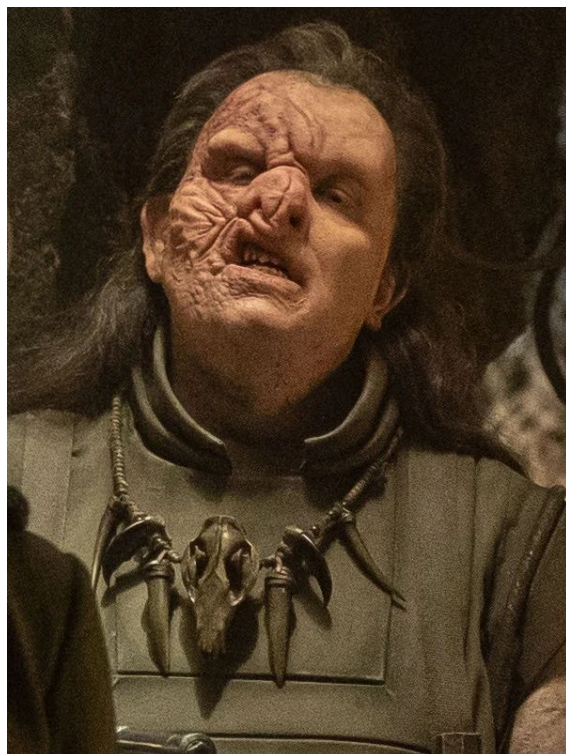

Characters D6 / Beef (Humanoid Pirate)

Name: Beef
Gender: Male
Hair color: Brown
Skin color: Light
Affiliation(s): Silvo's pirates
Move: 10

DEXTERITY: 2D

Blaster: 4D+2

Brawling Parry: 4D+1

Dodge: 5D

PERCEPTION: 2D

Repulsorlift Operation: 4D

TECHNICAL: 2D

Blaster Repair: 3D+2

Capital Ship Repair: 3D

Space Transport Repair: 3D+2

Security: 5D

EQUIPMENT

Rugged Clothes, Toolkit, Comlink, Heavy Blaster Pistol (5D)

FORCE SENSITIVE - N
FORCE POINTS: 1
DARK SIDE POINTS: 0
CHARACTER POINTS 2

Description: Beef was a humanoid pirate active during the New Republic Era. A member of a pirate crew, he originally served under Captain Silvo until a mutiny ousted him in favor of Brutus. When Silvo escaped from his brig at Starport Borgo, Beef rallied pirates to search for the runaway and was later involved in the pursuit of him, resulting in Silvo being apprehended on the planet Lanupa. After Silvo gunned Brutus down to regain his position as captain, Beef took part in the Invasion of At Attin, rounding up the citizens to work for the pirates. The invasion, however, proved unsuccessful when a New Republic squadron arrived to the rescue.

Biography

The humanoid pirate Beef was a member of the crew led by Captain Silvo during the New Republic Era. Around 9 ABY, the crew attacked a merchant freighter, capturing the ship as its merchant crew attempted fight off the pirates. Beef was with the rest of the crew when they breached the magnetically sealed vault of the freighter. After the vault was opened and the pirates realized that it was empty, Beef participated in the mutiny against their captain Silvo for leading them to an empty vault.