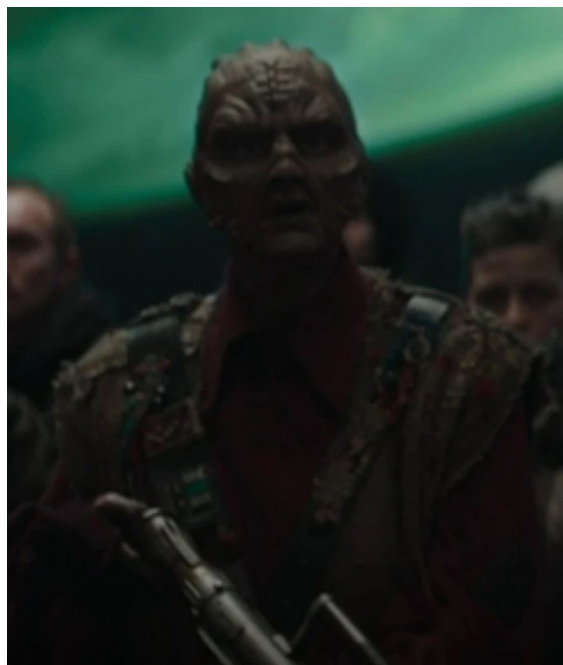

## Characters D6 / Sweeda (Weequay Pir

Name: Sweeda  
Species: Weequay  
Eye color: Brown  
Skin color: Brown  
Affiliation(s): Silvo's pirates

### TECHNICAL 2D

Repulsorlift Repair 3D+2  
Security 3D+1

Force Sensitive: N

Force Points: 1

Dark Side Points: 1

Character Points: 2

Move: 10

Equipment: Blaster Rifle (5D), Rugged Clothing, Comlink, 20 Credits

Description: Sweeda was a Weequay who served as a pirate in the crew of Captain Brutus during 9 ABY. They were aboard Brutus's frigate when it arrived outside the Barrier around the hidden planet At Attin. After the frigate had pulled the Onyx Cinder aboard they were among the pirates that aimed their blasters at the ship. When former captain Silvo executed Brutus with his own blaster musket they were initially shocked but was ultimately persuaded along with the rest of the pirates by Silvo to accept him back as captain. Later Sweeda was among a group of pirates that fired at the Onyx Cinder when it was escaping the frigate's hangar after it had been retaken by a group of younglings. They had brown skin and long braided hair. During this time period they wore a red undershirt with a brown vest.