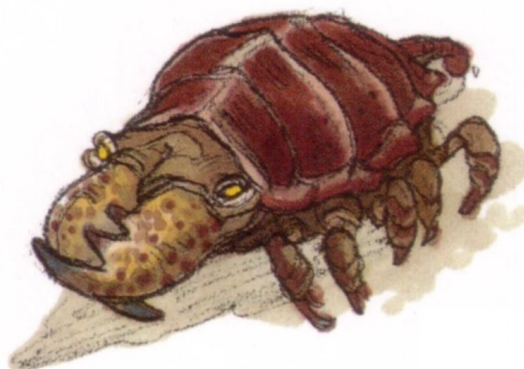

## Creatures D6 / Kreetle (Parasitic Burro

Name: Kreetle  
Designation: Non-sentient  
Classification: Insect  
Races: Overkreetle  
Skin color: Brown  
Eye color: Yellow  
Distinctions: Shell, Ten legs, Large jaws  
Habitat: Burrows, Desert, Forest, Swamp, Urban  
Diet: Omnivorous

### Special Abilities

**Bite:** Kreetles have large jaws for an insect their size and can bite for Str+1D damage.

**Pack Tactics:** Kreetles will often attack in groups, feeding from living or dead prey. They attack in groups of four-to-five, taking a bite and then retreating before moving in for another. For every member of the group, they gain +1 to either their Defence, Attack or Damage as if they were co-ordinating their attacks.

Move: 4

**Description:** The kreetle was a parasitic, burrowing insect often found in homes and cities. They could be found on a variety of worlds, including Tatooine, Naboo, Kashyyyk and Geonosis.

### ***Biology and appearance***

The parasitic kreetle was equipped with five pairs of legs, a tough reddish-brown exoskeleton, and large mandibles. Kreetles thrived on garbage and vegetable remains, and could often be found in abandoned profogg burrows.